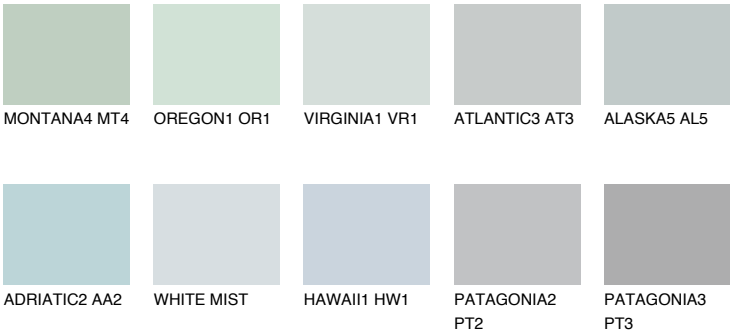

# COLOUR DETAILS

## ADRIATIC1 AA1

67% TSR 65%

### Matching colours

#### COLOURS