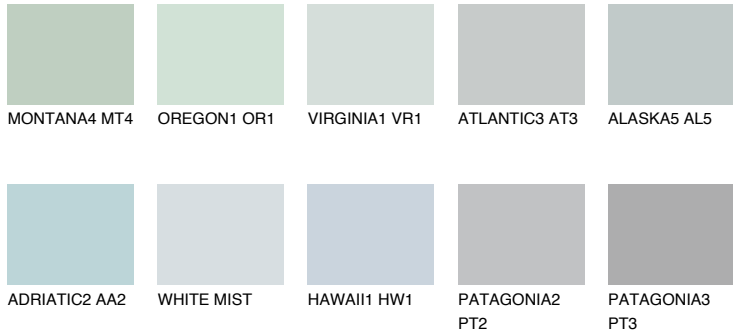

COLOUR DETAILS

ADRIATIC1 AA1

67% TSR 65%

Matching colours

COLOURS

INTENSE

For more information on plasters and paints, go to www.ceresit.ee

*The presented colours refer to plasters and paints offered by Ceresit. Due to the use of digital techniques, the presented colours might not represent the original ones, thus they cannot be considered as a reliable colour presentation. We recommend checking the authentic colour samples.