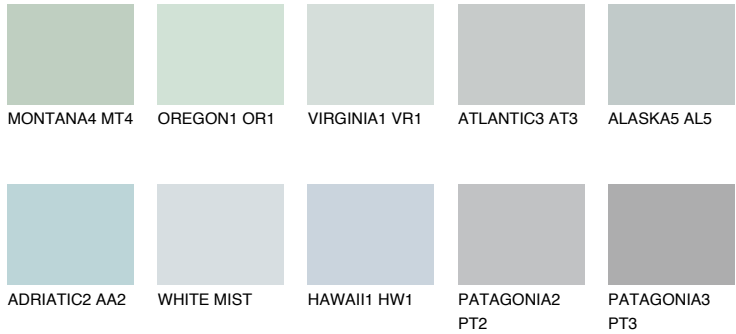

COLOUR DETAILS

ADRIATIC1 AA1

67% **TSR** 65%

Matching colours

COLOURS

INTENSE

For more information on plasters and paints, go to www.ceresit.ee

*The presented colours refer to plasters and paints offered by Ceresit. Due to the use of digital techniques, the presented colours might not represent the original ones, thus they cannot be considered as a reliable colour presentation. We recommend checking the authentic colour samples.