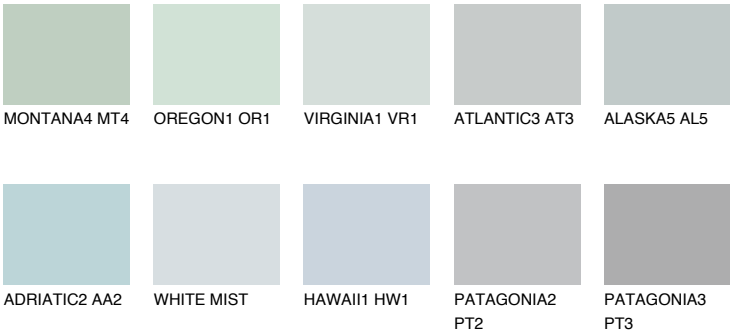

COLOUR DETAILS

ADRIATIC1 AA1

67% TSR 65%

Matching colours

COLOURS

INTENSE

For more information on plasters and paints, go to www.ceresit.ee

*The presented colours refer to plasters and paints offered by Ceresit. Due to the use of digital techniques, the presented colours might not represent the original ones, thus they cannot be considered as a reliable colour presentation. We recommend checking the authentic colour samples.