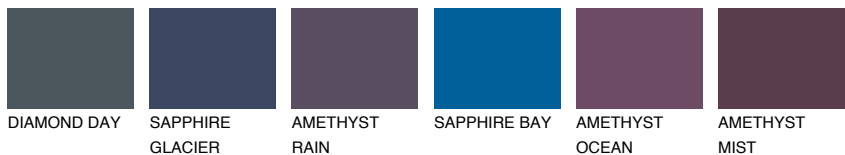

COLOUR DETAILS

ADRIATIC1 AA1

67% TSR 65%

Matching colours

COLOURS

INTENSE

For more information on plasters and paints, go to www.ceresit.ee

*The presented colours refer to plasters and paints offered by Ceresit. Due to the use of digital techniques, the presented colours might not represent the original ones, thus they cannot be considered as a reliable colour presentation. We recommend checking the authentic colour samples.