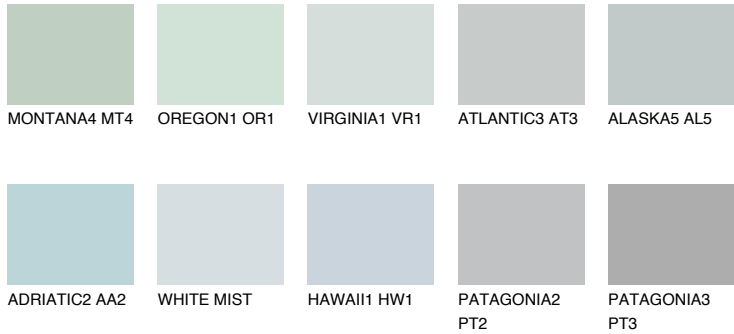

# COLOUR DETAILS

## ADRIATIC1 AA1

67% TSR 65%

### Matching colours

#### COLOURS