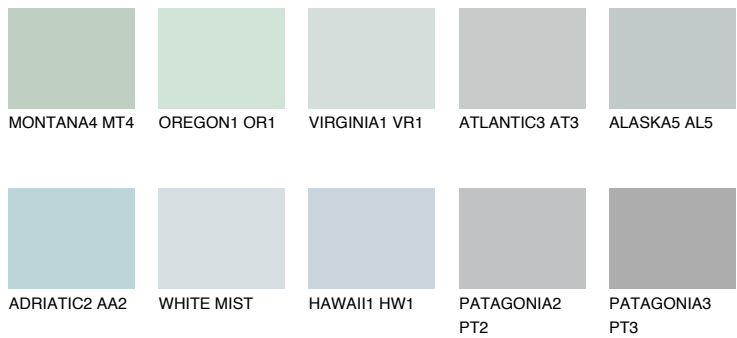

# COLOUR DETAILS

## ADRIATIC1 AA1

67% TSR 65%

### Matching colours

#### COLOURS