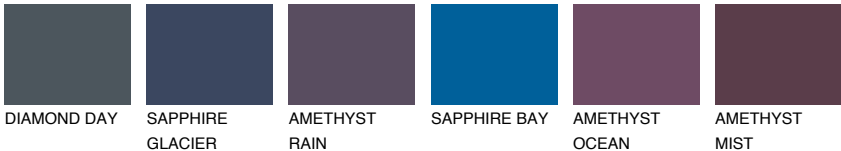

COLOUR DETAILS

ADRIATIC1 AA1

67% **TSR** 65%

Matching colours

COLOURS

INTENSE

For more information on plasters and paints, go to www.ceresit.ee

*The presented colours refer to plasters and paints offered by Ceresit. Due to the use of digital techniques, the presented colours might not represent the original ones, thus they cannot be considered as a reliable colour presentation. We recommend checking the authentic colour samples.