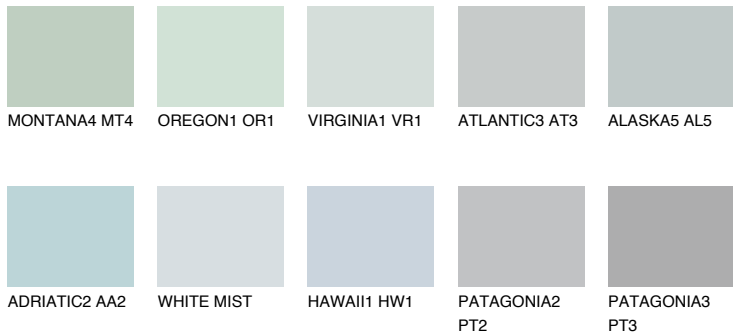

COLOUR DETAILS

ADRIATIC1 AA1

67% **TSR** 65%

Matching colours

COLOURS

INTENSE

For more information on plasters and paints, go to www.ceresit.ee

*The presented colours refer to plasters and paints offered by Ceresit. Due to the use of digital techniques, the presented colours might not represent the original ones, thus they cannot be considered as a reliable colour presentation. We recommend checking the authentic colour samples.