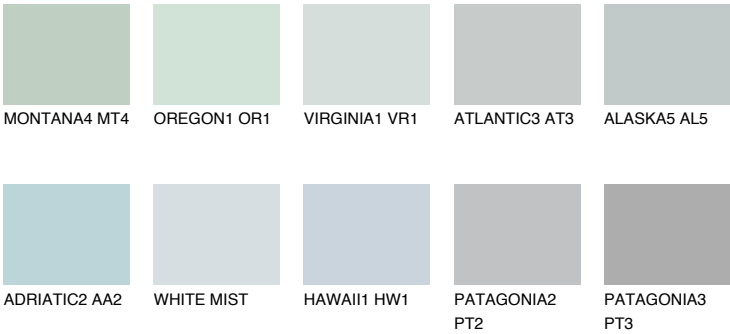

COLOUR DETAILS

ADRIATIC1 AA1

67% **TSR** 65%

Matching colours

COLOURS

INTENSE

For more information on plasters and paints, go to www.ceresit.ee

*The presented colours refer to plasters and paints offered by Ceresit. Due to the use of digital techniques, the presented colours might not represent the original ones, thus they cannot be considered as a reliable colour presentation. We recommend checking the authentic colour samples.