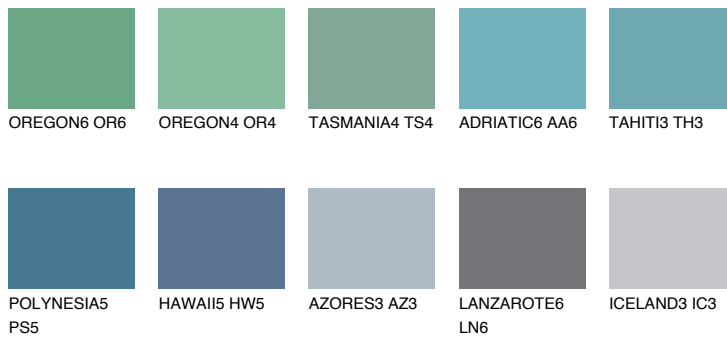

COLOUR DETAILS

TAHITI4 TH4

☀ 21% **TSR** 24%

Matching colours

COLOURS

INTENSE

For more information on plasters and paints, go to www.ceresit.ee

*The presented colours refer to plasters and paints offered by Ceresit. Due to the use of digital techniques, the presented colours might not represent the original ones, thus they cannot be considered as a reliable colour presentation. We recommend checking the authentic colour samples.