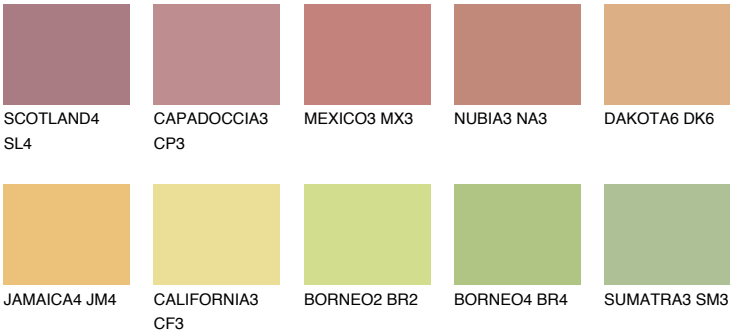

GOA4 GA4

49% **TSR** 58%

Matching colours

COLOURS

INTENSE

For more information on plasters and paints, go to www.ceresit.ee

*The presented colours refer to plasters and paints offered by Ceresit. Due to the use of digital techniques, the presented colours might not represent the original ones, thus they cannot be considered as a reliable colour presentation. We recommend checking the authentic colour samples.