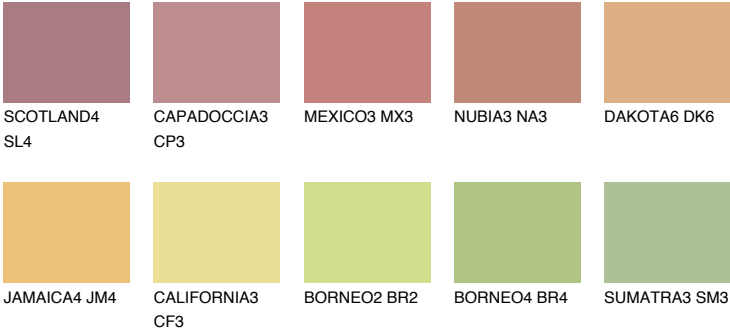

## GOA4 GA4

49% **TSR** 58%

### Matching colours

#### COLOURS

#### INTENSE

For more information on plasters and paints, go to [www.ceresit.ee](http://www.ceresit.ee)

\*The presented colours refer to plasters and paints offered by Ceresit. Due to the use of digital techniques, the presented colours might not represent the original ones, thus they cannot be considered as a reliable colour presentation. We recommend checking the authentic colour samples.