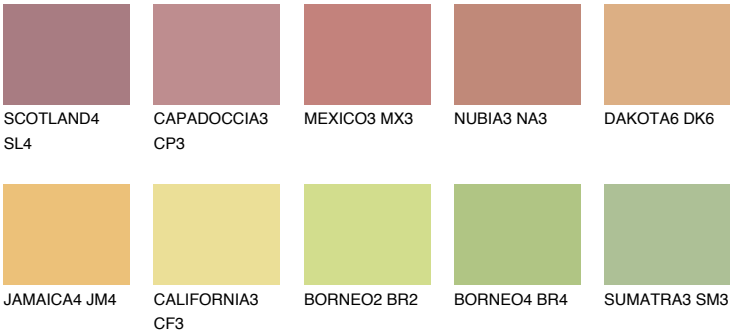

## GOA4 GA4

49% **TSR** 58%

### Matching colours

#### COLOURS

#### INTENSE

For more information on plasters and paints, go to [www.ceresit.ee](http://www.ceresit.ee)

\*The presented colours refer to plasters and paints offered by Ceresit. Due to the use of digital techniques, the presented colours might not represent the original ones, thus they cannot be considered as a reliable colour presentation. We recommend checking the authentic colour samples.