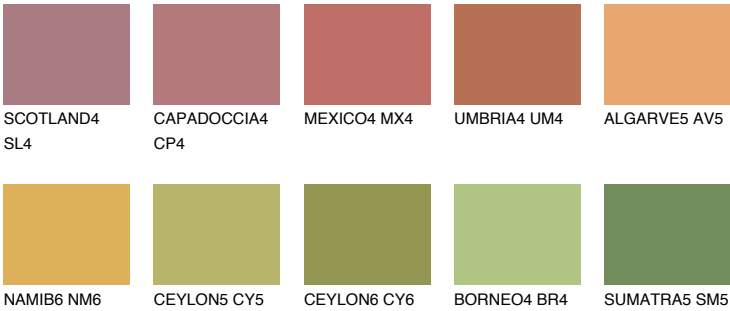

## GOA5 GA5

36% **TSR** 41%

### Matching colours

#### COLOURS

#### INTENSE

For more information on plasters and paints, go to [www.ceresit.ee](http://www.ceresit.ee)

\*The presented colours refer to plasters and paints offered by Ceresit. Due to the use of digital techniques, the presented colours might not represent the original ones, thus they cannot be considered as a reliable colour presentation. We recommend checking the authentic colour samples.