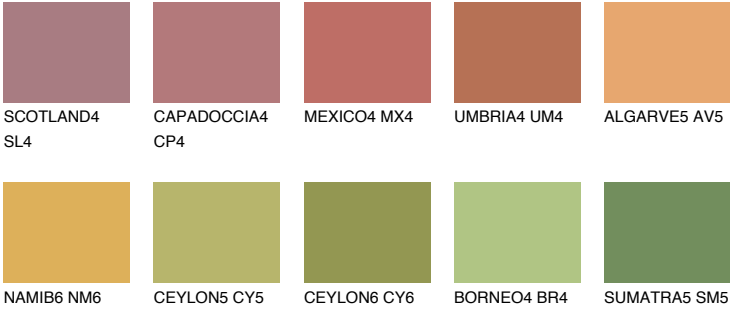

## GOA5 GA5

36% **TSR** 41%

### Matching colours

#### COLOURS

#### INTENSE

For more information on plasters and paints, go to [www.ceresit.ee](http://www.ceresit.ee)

\*The presented colours refer to plasters and paints offered by Ceresit. Due to the use of digital techniques, the presented colours might not represent the original ones, thus they cannot be considered as a reliable colour presentation. We recommend checking the authentic colour samples.