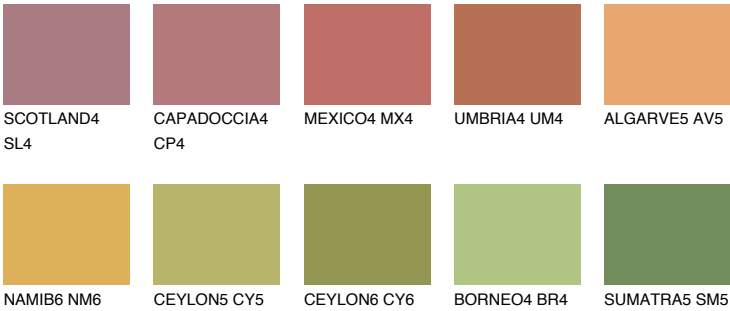

GOA5 GA5

36% **TSR** 41%

Matching colours

COLOURS

INTENSE

For more information on plasters and paints, go to www.ceresit.ee

*The presented colours refer to plasters and paints offered by Ceresit. Due to the use of digital techniques, the presented colours might not represent the original ones, thus they cannot be considered as a reliable colour presentation. We recommend checking the authentic colour samples.