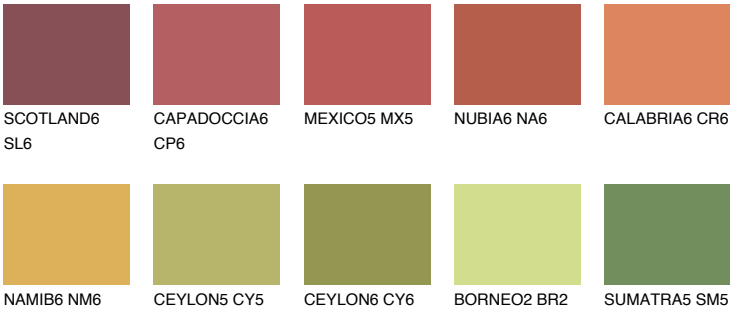

**GOA6 GA6**

22% **TSR** 28%

## Matching colours

### COLOURS

### INTENSE

For more information on plasters and paints, go to [www.ceresit.ee](http://www.ceresit.ee)

\*The presented colours refer to plasters and paints offered by Ceresit. Due to the use of digital techniques, the presented colours might not represent the original ones, thus they cannot be considered as a reliable colour presentation. We recommend checking the authentic colour samples.