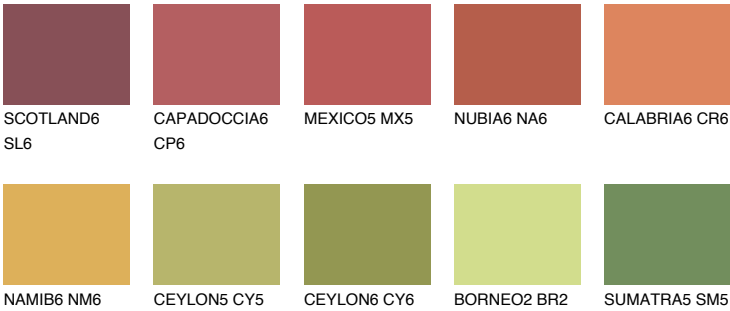

# COLOUR DETAILS

**GOA6 GA6**

☀ 22% **TSR 28%**

## Matching colours

### COLOURS

### INTENSE

For more information on plasters and paints, go to [www.ceresit.ee](http://www.ceresit.ee)

\*The presented colours refer to plasters and paints offered by Ceresit. Due to the use of digital techniques, the presented colours might not represent the original ones, thus they cannot be considered as a reliable colour presentation. We recommend checking the authentic colour samples.