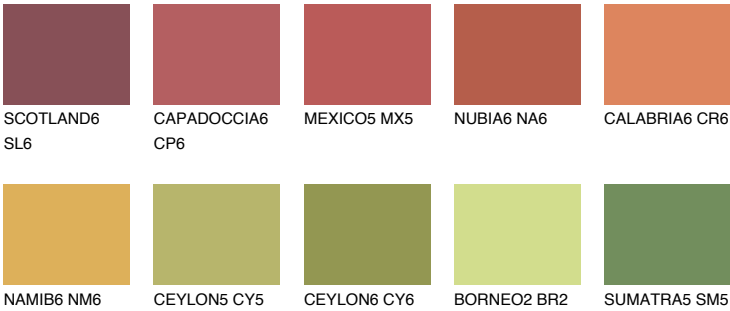

COLOUR DETAILS

GOA6 GA6

22% **TSR** 28%

Matching colours

COLOURS

INTENSE

For more information on plasters and paints, go to www.ceresit.ee

*The presented colours refer to plasters and paints offered by Ceresit. Due to the use of digital techniques, the presented colours might not represent the original ones, thus they cannot be considered as a reliable colour presentation. We recommend checking the authentic colour samples.