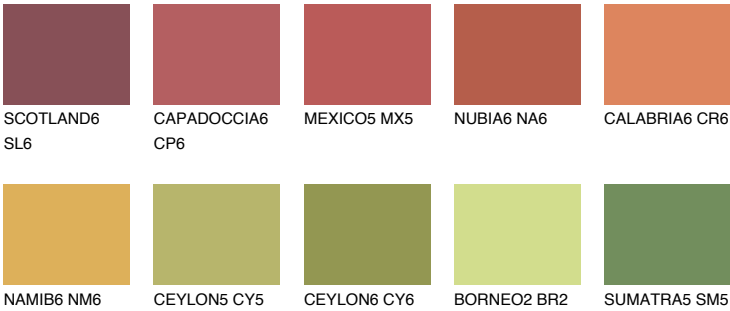

## GOA6 GA6

☀ 22%    **TSR 28%**

### Matching colours

#### COLOURS

#### INTENSE

For more information on plasters and paints, go to [www.ceresit.ee](http://www.ceresit.ee)

\*The presented colours refer to plasters and paints offered by Ceresit. Due to the use of digital techniques, the presented colours might not represent the original ones, thus they cannot be considered as a reliable colour presentation. We recommend checking the authentic colour samples.