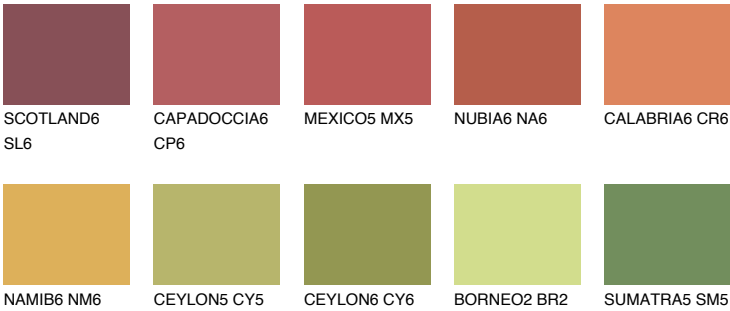

# COLOUR DETAILS

**GOA6 GA6**

22% **TSR** 28%

## Matching colours

### COLOURS

### INTENSE

For more information on plasters and paints, go to [www.ceresit.ee](http://www.ceresit.ee)

\*The presented colours refer to plasters and paints offered by Ceresit. Due to the use of digital techniques, the presented colours might not represent the original ones, thus they cannot be considered as a reliable colour presentation. We recommend checking the authentic colour samples.