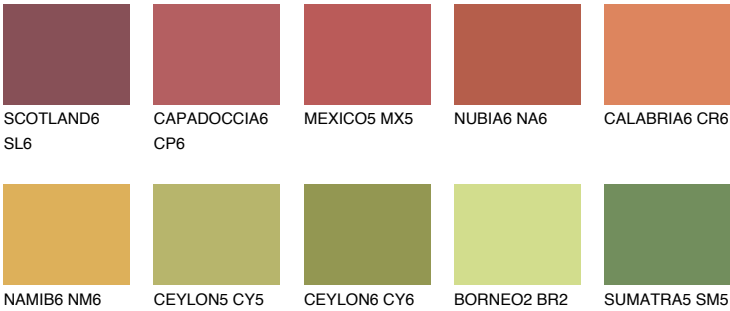

COLOUR DETAILS

GOA6 GA6

☀ 22% **TSR 28%**

Matching colours

COLOURS

INTENSE

For more information on plasters and paints, go to www.ceresit.ee

*The presented colours refer to plasters and paints offered by Ceresit. Due to the use of digital techniques, the presented colours might not represent the original ones, thus they cannot be considered as a reliable colour presentation. We recommend checking the authentic colour samples.