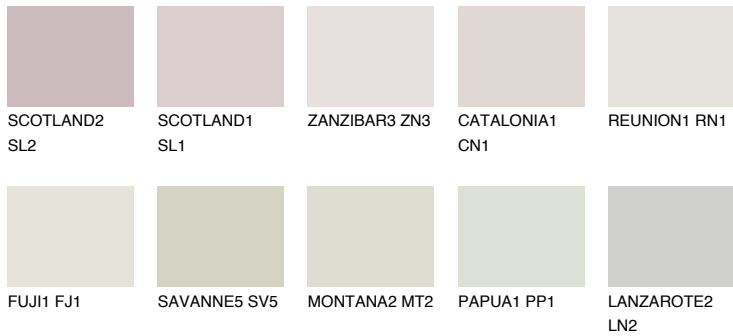

COLOUR DETAILS

PHUKET1 PK1

78% TSR 74%

Matching colours

COLOURS

INTENSE

For more information on plasters and paints, go to www.ceresit.ee

*The presented colours refer to plasters and paints offered by Ceresit. Due to the use of digital techniques, the presented colours might not represent the original ones, thus they cannot be considered as a reliable colour presentation. We recommend checking the authentic colour samples.