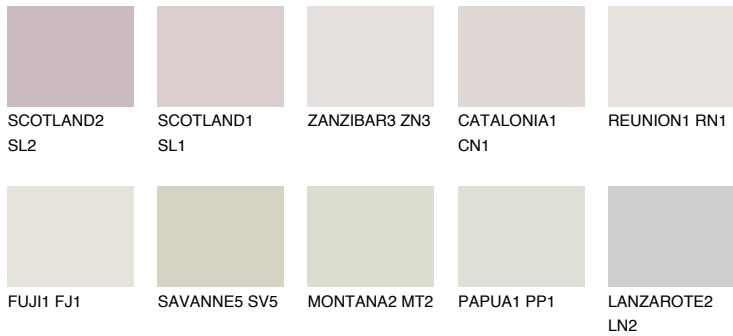

# COLOUR DETAILS

## PHUKET1 PK1

78% TSR 74%

### Matching colours

#### COLOURS