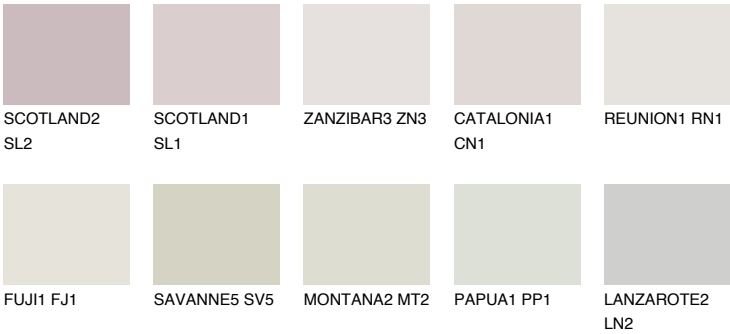

PHUKET1 PK1

78% **TSR** 74%

Matching colours

COLOURS

INTENSE

For more information on plasters and paints, go to www.ceresit.ee

*The presented colours refer to plasters and paints offered by Ceresit. Due to the use of digital techniques, the presented colours might not represent the original ones, thus they cannot be considered as a reliable colour presentation. We recommend checking the authentic colour samples.