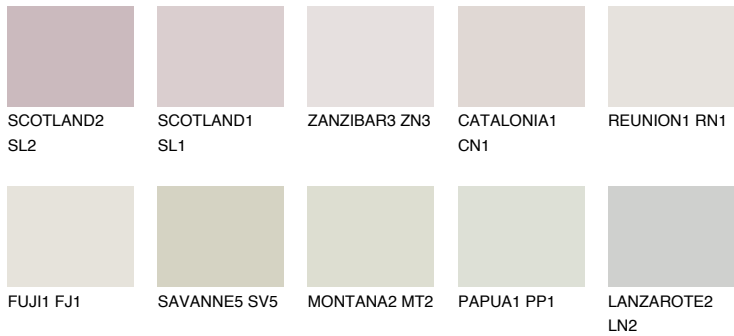

COLOUR DETAILS

PHUKET1 PK1

78% TSR 74%

Matching colours

COLOURS

INTENSE

For more information on plasters and paints, go to www.ceresit.ee

*The presented colours refer to plasters and paints offered by Ceresit. Due to the use of digital techniques, the presented colours might not represent the original ones, thus they cannot be considered as a reliable colour presentation. We recommend checking the authentic colour samples.