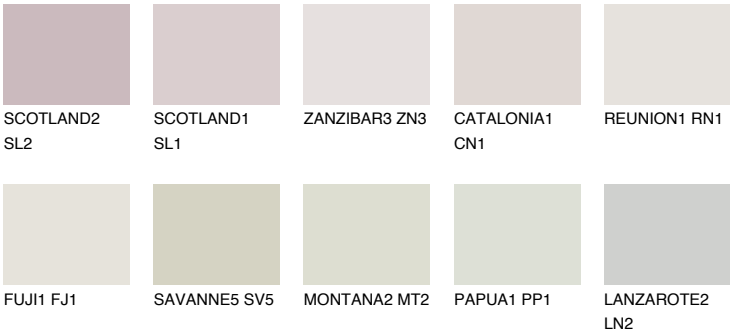

## PHUKET1 PK1

78% TSR 74%

### Matching colours

#### COLOURS

#### INTENSE

For more information on plasters and paints, go to [www.ceresit.ee](http://www.ceresit.ee)

\*The presented colours refer to plasters and paints offered by Ceresit. Due to the use of digital techniques, the presented colours might not represent the original ones, thus they cannot be considered as a reliable colour presentation. We recommend checking the authentic colour samples.