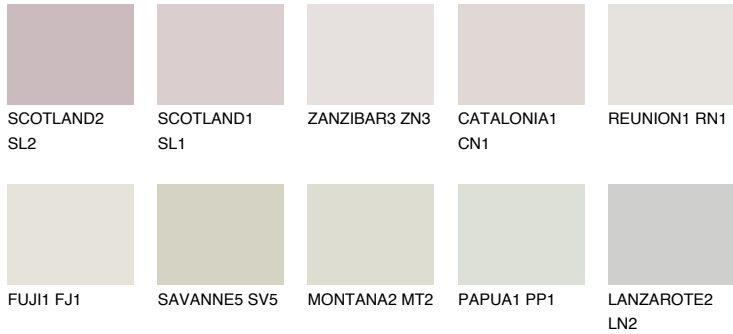

COLOUR DETAILS

PHUKET1 PK1

78% TSR 74%

Matching colours

COLOURS

INTENSE

For more information on plasters and paints, go to www.ceresit.ee

*The presented colours refer to plasters and paints offered by Ceresit. Due to the use of digital techniques, the presented colours might not represent the original ones, thus they cannot be considered as a reliable colour presentation. We recommend checking the authentic colour samples.