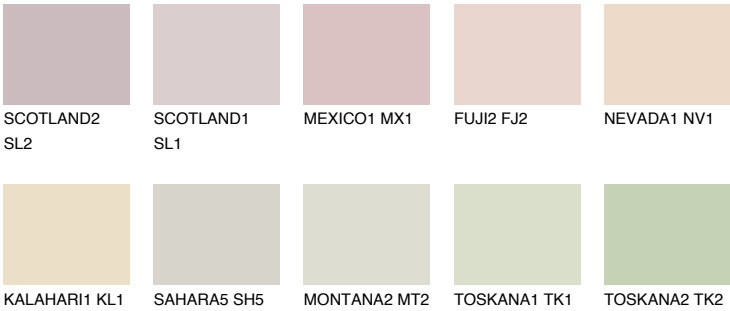

COLOUR DETAILS

PHUKET2 PK2

69% TSR 69%

Matching colours

COLOURS

INTENSE

For more information on plasters and paints, go to www.ceresit.ee

*The presented colours refer to plasters and paints offered by Ceresit. Due to the use of digital techniques, the presented colours might not represent the original ones, thus they cannot be considered as a reliable colour presentation. We recommend checking the authentic colour samples.