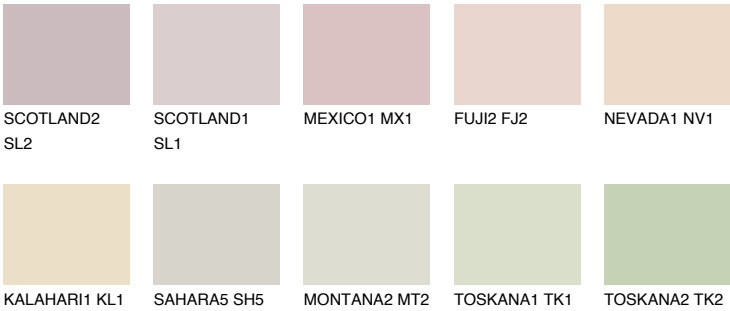

PHUKET2 PK2

69% TSR 69%

Matching colours

COLOURS

INTENSE

For more information on plasters and paints, go to www.ceresit.ee

*The presented colours refer to plasters and paints offered by Ceresit. Due to the use of digital techniques, the presented colours might not represent the original ones, thus they cannot be considered as a reliable colour presentation. We recommend checking the authentic colour samples.