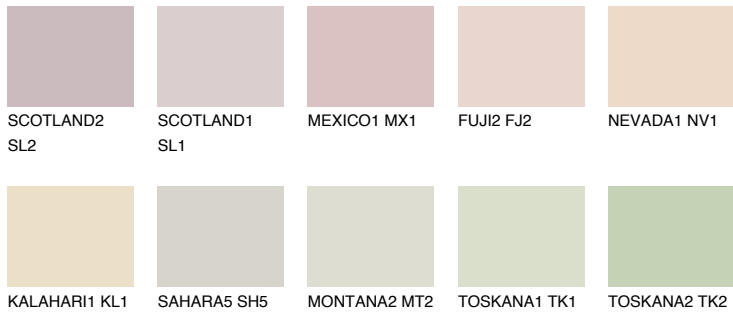

COLOUR DETAILS

PHUKET2 PK2

69% TSR 69%

Matching colours

COLOURS

INTENSE

For more information on plasters and paints, go to www.ceresit.ee

*The presented colours refer to plasters and paints offered by Ceresit. Due to the use of digital techniques, the presented colours might not represent the original ones, thus they cannot be considered as a reliable colour presentation. We recommend checking the authentic colour samples.