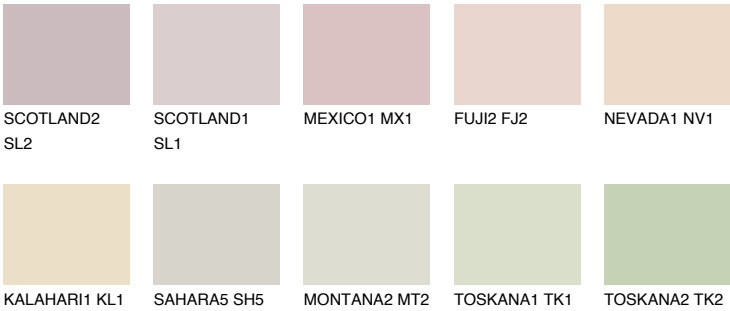

PHUKET2 PK2

69% **TSR** 69%

Matching colours

COLOURS

INTENSE

For more information on plasters and paints, go to www.ceresit.ee

*The presented colours refer to plasters and paints offered by Ceresit. Due to the use of digital techniques, the presented colours might not represent the original ones, thus they cannot be considered as a reliable colour presentation. We recommend checking the authentic colour samples.