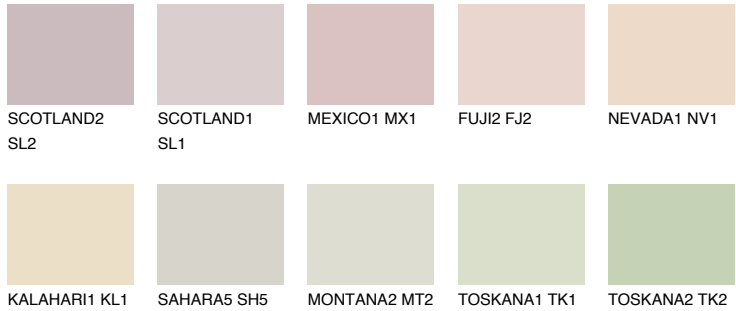

COLOUR DETAILS

PHUKET2 PK2

69% TSR 69%

Matching colours

COLOURS

INTENSE

For more information on plasters and paints, go to www.ceresit.ee

*The presented colours refer to plasters and paints offered by Ceresit. Due to the use of digital techniques, the presented colours might not represent the original ones, thus they cannot be considered as a reliable colour presentation. We recommend checking the authentic colour samples.