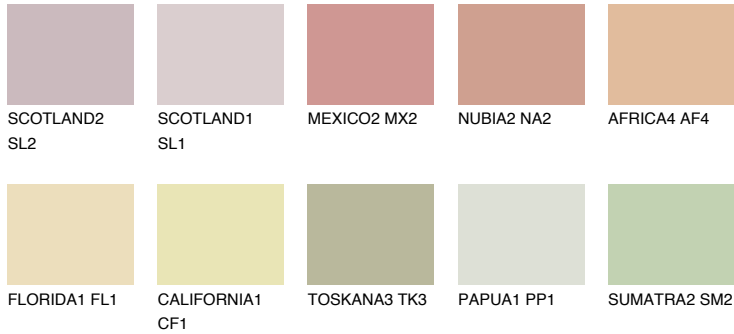

COLOUR DETAILS

PHUKET3 PK3

66% TSR 67%

Matching colours

COLOURS

INTENSE

For more information on plasters and paints, go to www.ceresit.ee

*The presented colours refer to plasters and paints offered by Ceresit. Due to the use of digital techniques, the presented colours might not represent the original ones, thus they cannot be considered as a reliable colour presentation. We recommend checking the authentic colour samples.