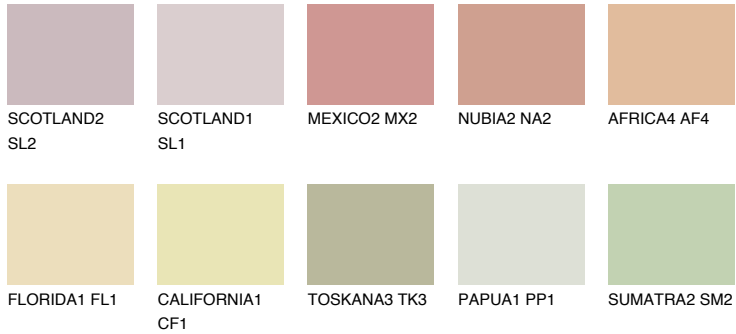

# COLOUR DETAILS

## PHUKET3 PK3

66% TSR 67%

### Matching colours

#### COLOURS