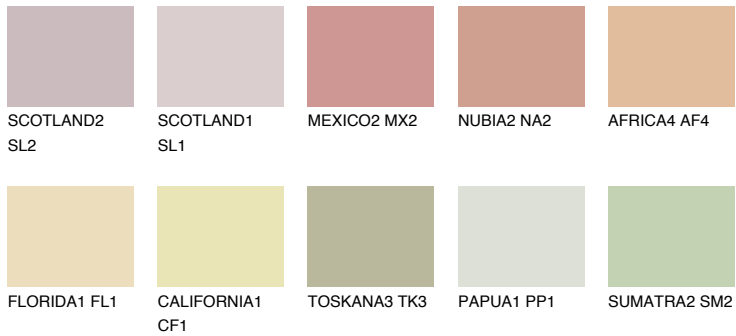

COLOUR DETAILS

PHUKET3 PK3

66% TSR 67%

Matching colours

COLOURS

INTENSE

For more information on plasters and paints, go to www.ceresit.ee

*The presented colours refer to plasters and paints offered by Ceresit. Due to the use of digital techniques, the presented colours might not represent the original ones, thus they cannot be considered as a reliable colour presentation. We recommend checking the authentic colour samples.