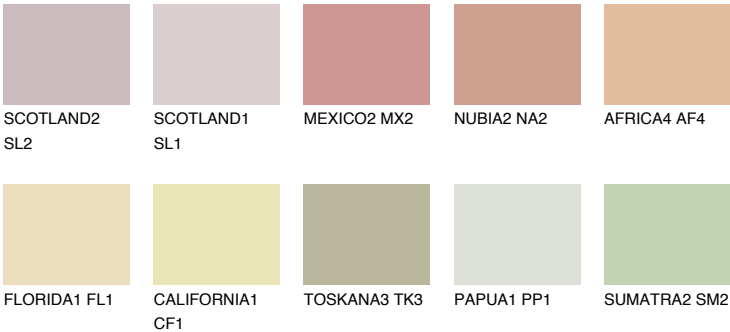

PHUKET3 PK3

66% TSR 67%

Matching colours

COLOURS

INTENSE

For more information on plasters and paints, go to www.ceresit.ee

*The presented colours refer to plasters and paints offered by Ceresit. Due to the use of digital techniques, the presented colours might not represent the original ones, thus they cannot be considered as a reliable colour presentation. We recommend checking the authentic colour samples.