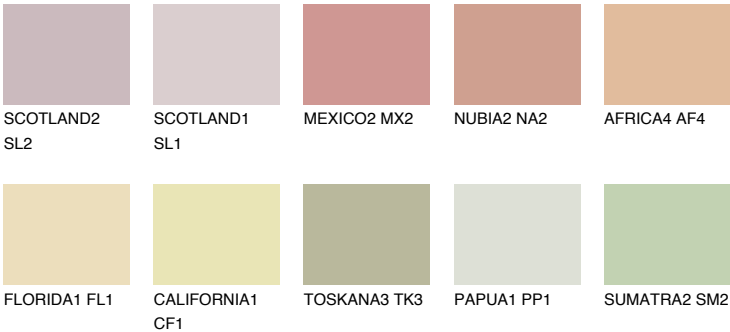

# COLOUR DETAILS

## PHUKET3 PK3

66% TSR 67%

### Matching colours

#### COLOURS