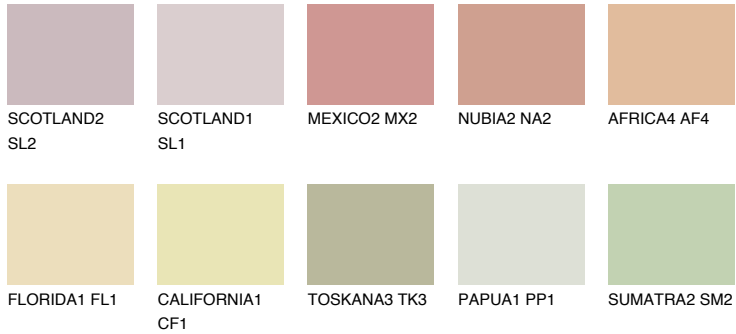

COLOUR DETAILS

PHUKET3 PK3

66% TSR 67%

Matching colours

COLOURS

INTENSE

For more information on plasters and paints, go to www.ceresit.ee

*The presented colours refer to plasters and paints offered by Ceresit. Due to the use of digital techniques, the presented colours might not represent the original ones, thus they cannot be considered as a reliable colour presentation. We recommend checking the authentic colour samples.