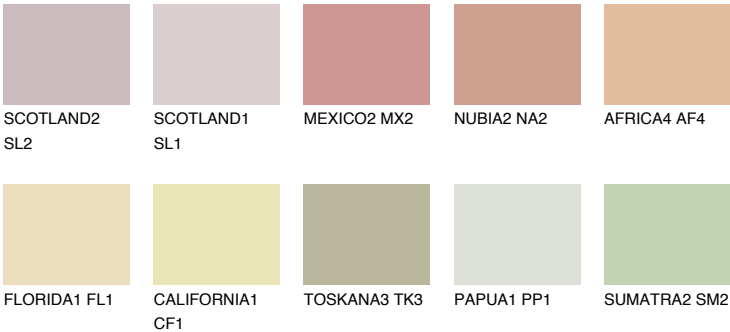

COLOUR DETAILS

PHUKET3 PK3

66% TSR 67%

Matching colours

COLOURS

INTENSE

For more information on plasters and paints, go to www.ceresit.ee

*The presented colours refer to plasters and paints offered by Ceresit. Due to the use of digital techniques, the presented colours might not represent the original ones, thus they cannot be considered as a reliable colour presentation. We recommend checking the authentic colour samples.