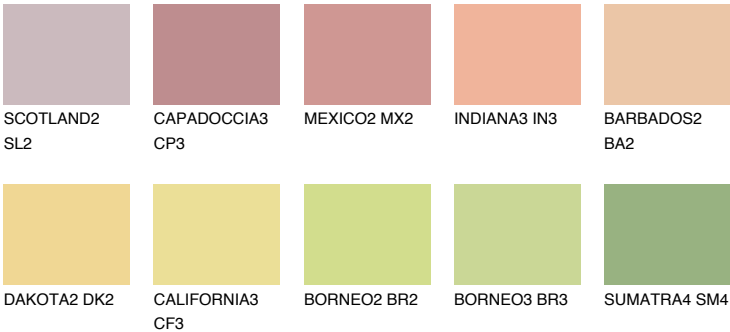

PHUKET4 PK4

58% **TSR** 61%

Matching colours

COLOURS

INTENSE

For more information on plasters and paints, go to www.ceresit.ee

*The presented colours refer to plasters and paints offered by Ceresit. Due to the use of digital techniques, the presented colours might not represent the original ones, thus they cannot be considered as a reliable colour presentation. We recommend checking the authentic colour samples.