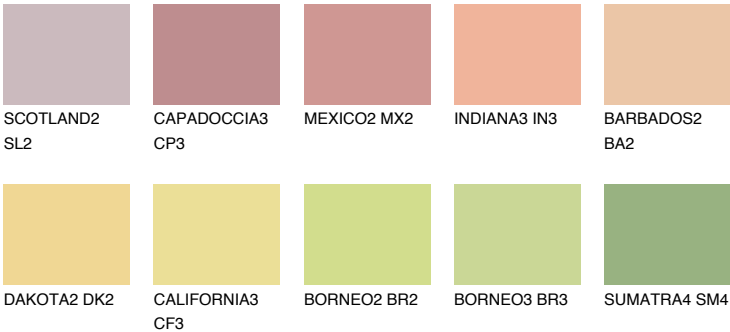

## PHUKET4 PK4

58% **TSR** 61%

### Matching colours

#### COLOURS

#### INTENSE

For more information on plasters and paints, go to [www.ceresit.ee](http://www.ceresit.ee)

\*The presented colours refer to plasters and paints offered by Ceresit. Due to the use of digital techniques, the presented colours might not represent the original ones, thus they cannot be considered as a reliable colour presentation. We recommend checking the authentic colour samples.