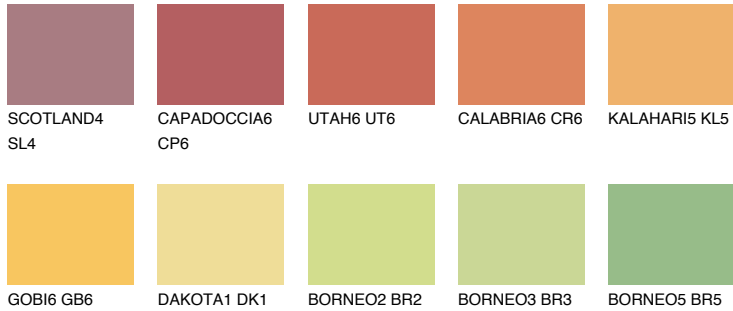

COLOUR DETAILS

PHUKET5 PK5

49% TSR 57%

Matching colours

COLOURS

INTENSE

For more information on plasters and paints, go to www.ceresit.ee

*The presented colours refer to plasters and paints offered by Ceresit. Due to the use of digital techniques, the presented colours might not represent the original ones, thus they cannot be considered as a reliable colour presentation. We recommend checking the authentic colour samples.