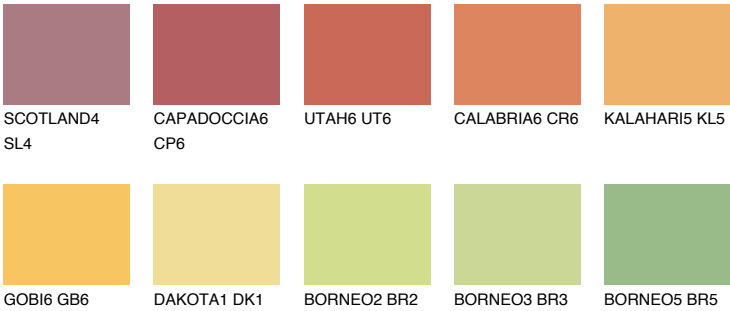

PHUKET5 PK5

49% **TSR** 57%

Matching colours

COLOURS

INTENSE

For more information on plasters and paints, go to www.ceresit.ee

*The presented colours refer to plasters and paints offered by Ceresit. Due to the use of digital techniques, the presented colours might not represent the original ones, thus they cannot be considered as a reliable colour presentation. We recommend checking the authentic colour samples.