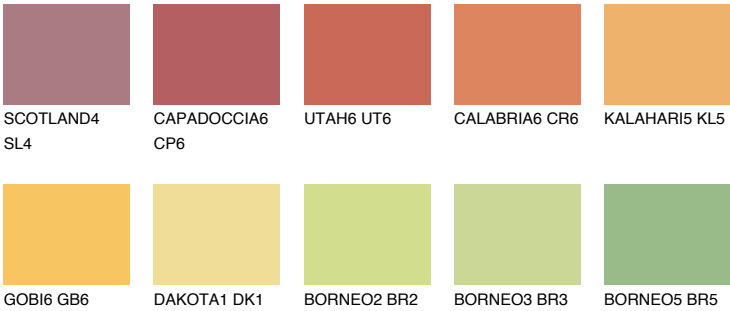

## PHUKET5 PK5

49% TSR 57%

### Matching colours

#### COLOURS

#### INTENSE

For more information on plasters and paints, go to [www.ceresit.ee](http://www.ceresit.ee)

\*The presented colours refer to plasters and paints offered by Ceresit. Due to the use of digital techniques, the presented colours might not represent the original ones, thus they cannot be considered as a reliable colour presentation. We recommend checking the authentic colour samples.