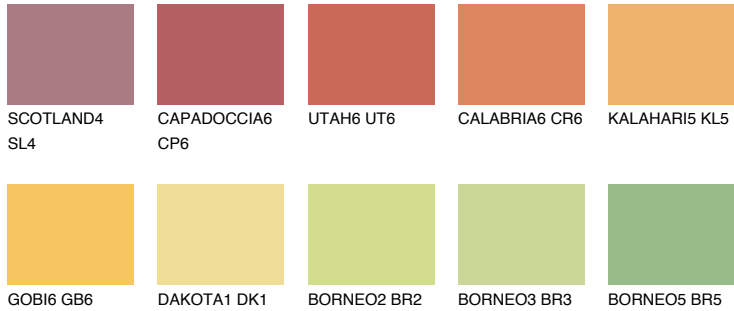

COLOUR DETAILS

PHUKET5 PK5

49% TSR 57%

Matching colours

COLOURS

INTENSE

For more information on plasters and paints, go to www.ceresit.ee

*The presented colours refer to plasters and paints offered by Ceresit. Due to the use of digital techniques, the presented colours might not represent the original ones, thus they cannot be considered as a reliable colour presentation. We recommend checking the authentic colour samples.