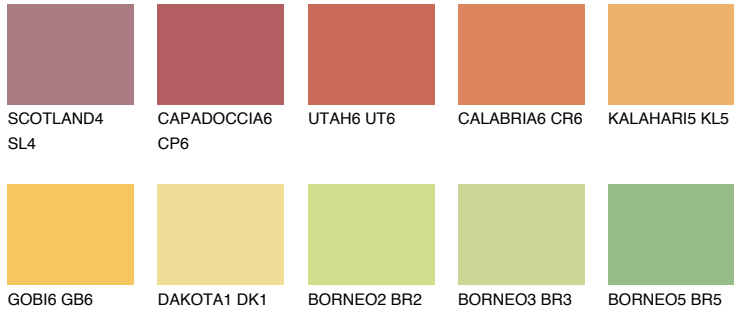

# COLOUR DETAILS

## PHUKET5 PK5

49% TSR 57%

### Matching colours

#### COLOURS