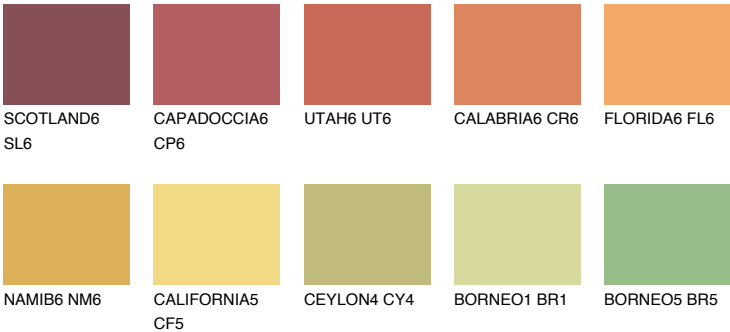

## PHUKET6 PK6

43% TSR 56%

### Matching colours

#### COLOURS

#### INTENSE

For more information on plasters and paints, go to [www.ceresit.ee](http://www.ceresit.ee)

\*The presented colours refer to plasters and paints offered by Ceresit. Due to the use of digital techniques, the presented colours might not represent the original ones, thus they cannot be considered as a reliable colour presentation. We recommend checking the authentic colour samples.