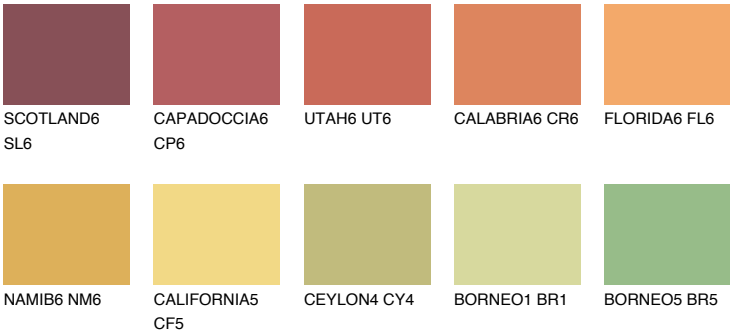

PHUKET6 PK6

43% TSR 56%

Matching colours

COLOURS

INTENSE

For more information on plasters and paints, go to www.ceresit.ee

*The presented colours refer to plasters and paints offered by Ceresit. Due to the use of digital techniques, the presented colours might not represent the original ones, thus they cannot be considered as a reliable colour presentation. We recommend checking the authentic colour samples.