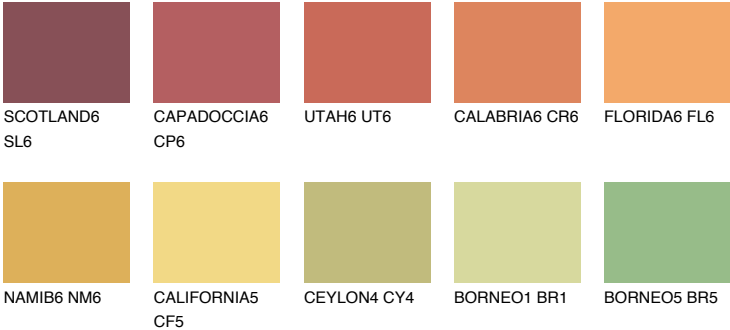

## PHUKET6 PK6

43% TSR 56%

### Matching colours

#### COLOURS

#### INTENSE

For more information on plasters and paints, go to [www.ceresit.ee](http://www.ceresit.ee)

\*The presented colours refer to plasters and paints offered by Ceresit. Due to the use of digital techniques, the presented colours might not represent the original ones, thus they cannot be considered as a reliable colour presentation. We recommend checking the authentic colour samples.