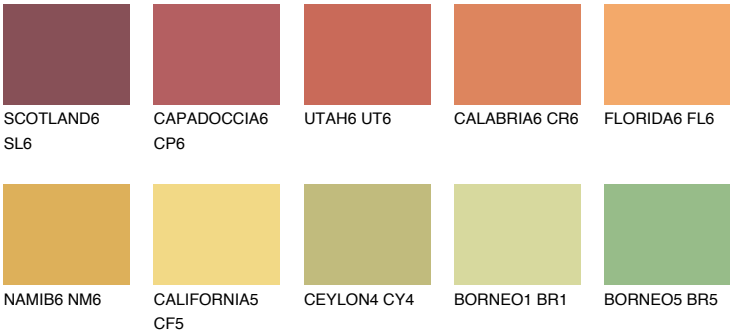

PHUKET6 PK6

43% TSR 56%

Matching colours

COLOURS

INTENSE

For more information on plasters and paints, go to www.ceresit.ee

*The presented colours refer to plasters and paints offered by Ceresit. Due to the use of digital techniques, the presented colours might not represent the original ones, thus they cannot be considered as a reliable colour presentation. We recommend checking the authentic colour samples.