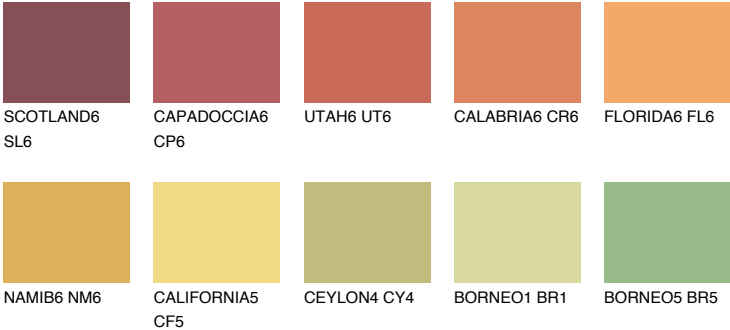

PHUKET6 PK6

43% **TSR** 56%

Matching colours

COLOURS

INTENSE

For more information on plasters and paints, go to www.ceresit.ee

*The presented colours refer to plasters and paints offered by Ceresit. Due to the use of digital techniques, the presented colours might not represent the original ones, thus they cannot be considered as a reliable colour presentation. We recommend checking the authentic colour samples.