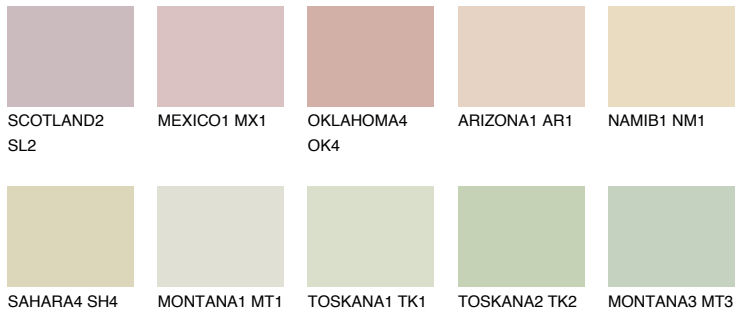

COLOUR DETAILS

KALAHARI1 KL1

75% TSR 71%

Matching colours

COLOURS

INTENSE

For more information on plasters and paints, go to www.ceresit.ee

*The presented colours refer to plasters and paints offered by Ceresit. Due to the use of digital techniques, the presented colours might not represent the original ones, thus they cannot be considered as a reliable colour presentation. We recommend checking the authentic colour samples.