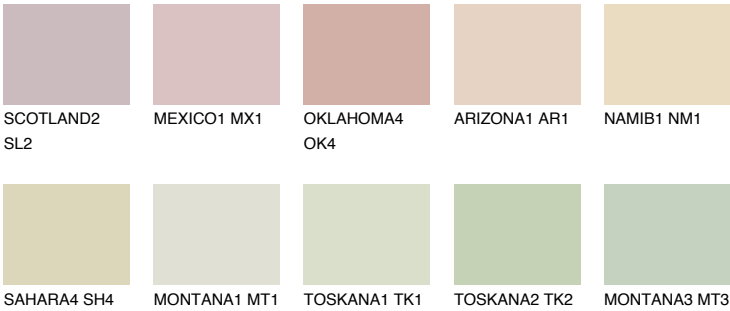

COLOUR DETAILS

KALAHARI1 KL1

75% TSR 71%

Matching colours

COLOURS

INTENSE

For more information on plasters and paints, go to www.ceresit.ee

*The presented colours refer to plasters and paints offered by Ceresit. Due to the use of digital techniques, the presented colours might not represent the original ones, thus they cannot be considered as a reliable colour presentation. We recommend checking the authentic colour samples.