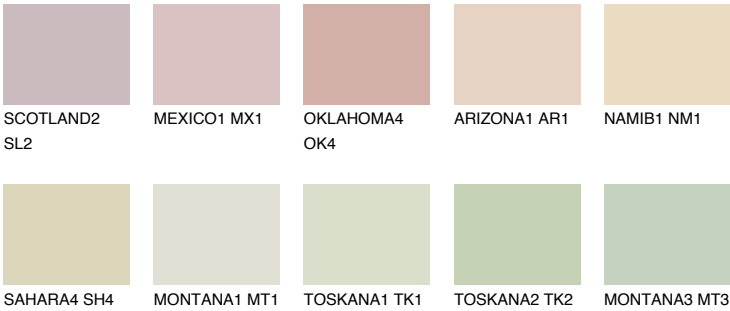

## KALAHARI1 KL1

75% **TSR** 71%

### Matching colours

#### COLOURS

#### INTENSE

For more information on plasters and paints, go to [www.ceresit.ee](http://www.ceresit.ee)

\*The presented colours refer to plasters and paints offered by Ceresit. Due to the use of digital techniques, the presented colours might not represent the original ones, thus they cannot be considered as a reliable colour presentation. We recommend checking the authentic colour samples.