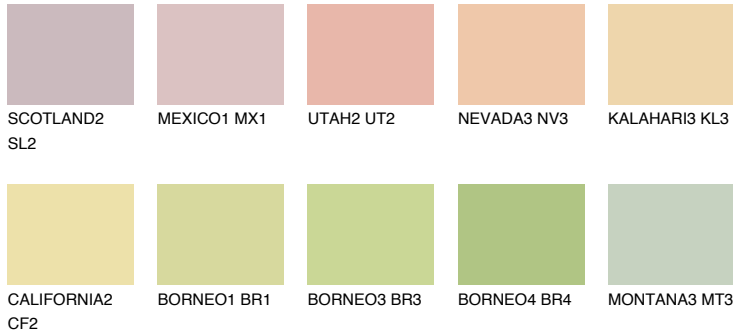

# COLOUR DETAILS

## KALAHARI2 KL2

71% TSR 69%

### Matching colours

#### COLOURS