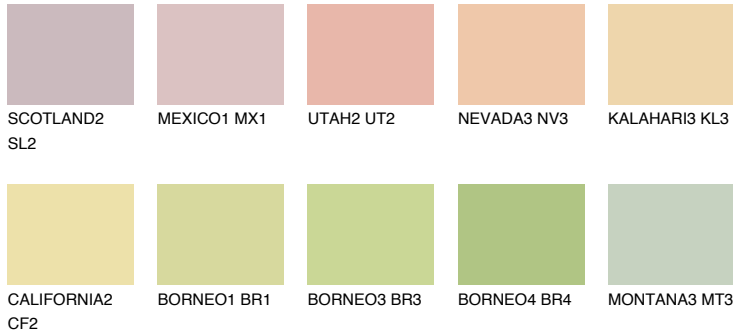

COLOUR DETAILS

KALAHARI2 KL2

71% TSR 69%

Matching colours

COLOURS

INTENSE

For more information on plasters and paints, go to www.ceresit.ee

*The presented colours refer to plasters and paints offered by Ceresit. Due to the use of digital techniques, the presented colours might not represent the original ones, thus they cannot be considered as a reliable colour presentation. We recommend checking the authentic colour samples.