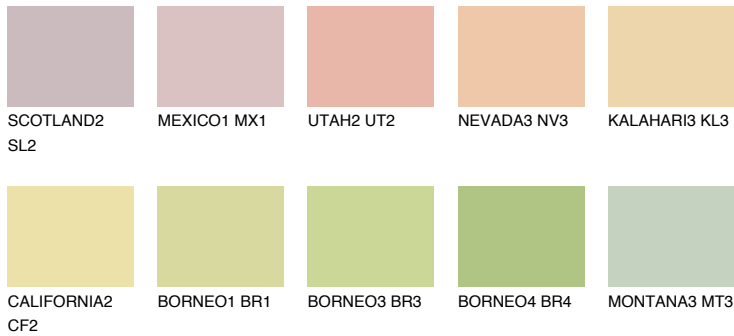

COLOUR DETAILS

KALAHARI2 KL2

71% TSR 69%

Matching colours

COLOURS

INTENSE

For more information on plasters and paints, go to www.ceresit.ee

*The presented colours refer to plasters and paints offered by Ceresit. Due to the use of digital techniques, the presented colours might not represent the original ones, thus they cannot be considered as a reliable colour presentation. We recommend checking the authentic colour samples.