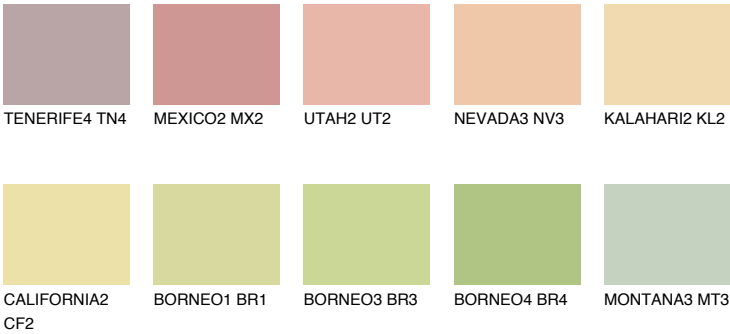

# COLOUR DETAILS

## KALAHARI3 KL3

69% TSR 67%

### Matching colours

#### COLOURS