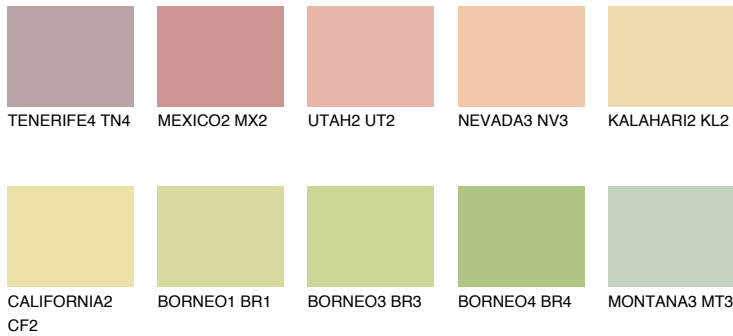

# COLOUR DETAILS

## KALAHARI3 KL3

69% TSR 67%

### Matching colours

#### COLOURS