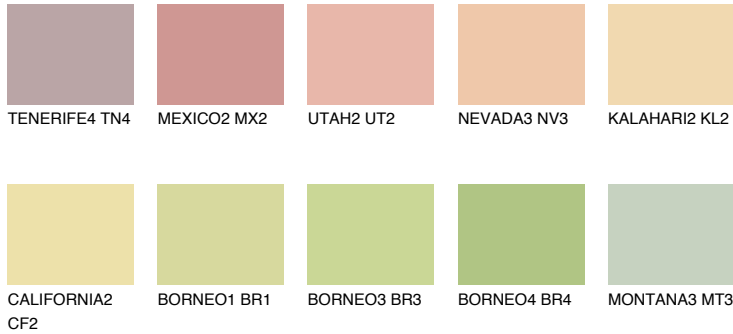

COLOUR DETAILS

KALAHARI3 KL3

69% TSR 67%

Matching colours

COLOURS

INTENSE

For more information on plasters and paints, go to www.ceresit.ee

*The presented colours refer to plasters and paints offered by Ceresit. Due to the use of digital techniques, the presented colours might not represent the original ones, thus they cannot be considered as a reliable colour presentation. We recommend checking the authentic colour samples.