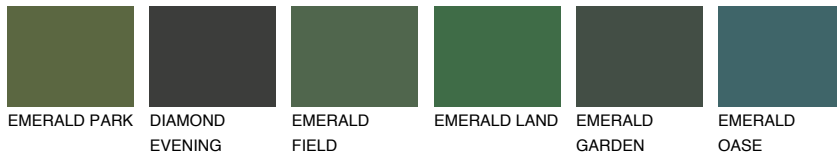

COLOUR DETAILS

KALAHARI3 KL3

69% TSR 67%

Matching colours

COLOURS

INTENSE

For more information on plasters and paints, go to www.ceresit.ee

*The presented colours refer to plasters and paints offered by Ceresit. Due to the use of digital techniques, the presented colours might not represent the original ones, thus they cannot be considered as a reliable colour presentation. We recommend checking the authentic colour samples.