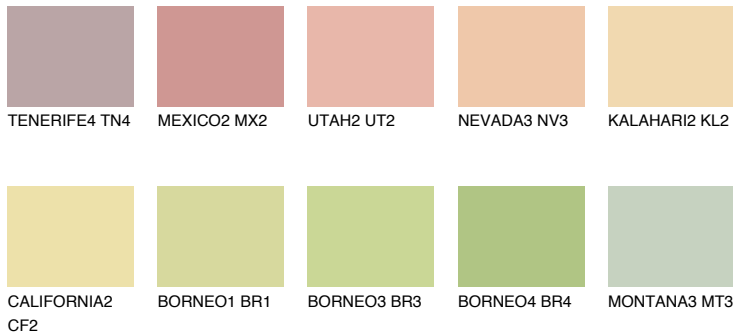

COLOUR DETAILS

KALAHARI3 KL3

69% TSR 67%

Matching colours

COLOURS

INTENSE

For more information on plasters and paints, go to www.ceresit.ee

*The presented colours refer to plasters and paints offered by Ceresit. Due to the use of digital techniques, the presented colours might not represent the original ones, thus they cannot be considered as a reliable colour presentation. We recommend checking the authentic colour samples.