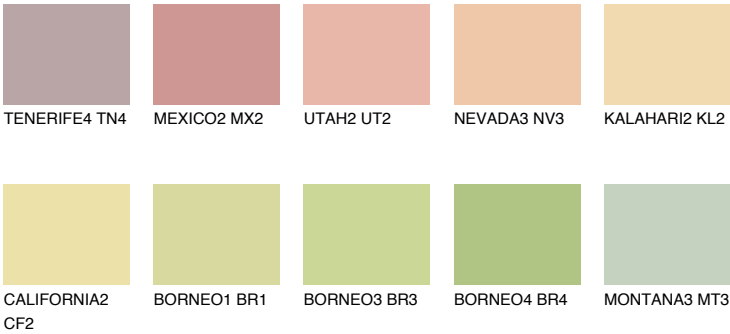

COLOUR DETAILS

KALAHARI3 KL3

69% **TSR** 67%

Matching colours

COLOURS

INTENSE

For more information on plasters and paints, go to www.ceresit.ee

*The presented colours refer to plasters and paints offered by Ceresit. Due to the use of digital techniques, the presented colours might not represent the original ones, thus they cannot be considered as a reliable colour presentation. We recommend checking the authentic colour samples.