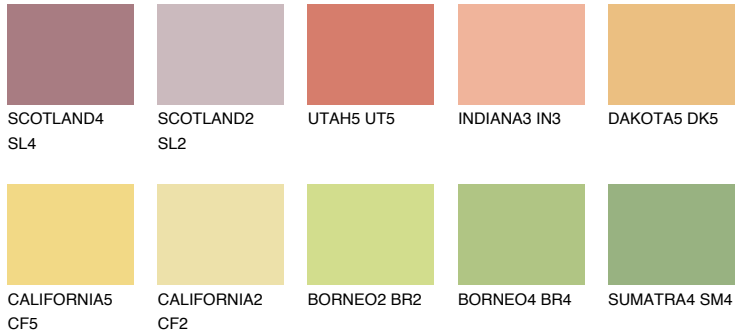

COLOUR DETAILS

KALAHARI4 KL4

59% TSR 64%

Matching colours

COLOURS

INTENSE

For more information on plasters and paints, go to www.ceresit.ee

*The presented colours refer to plasters and paints offered by Ceresit. Due to the use of digital techniques, the presented colours might not represent the original ones, thus they cannot be considered as a reliable colour presentation. We recommend checking the authentic colour samples.