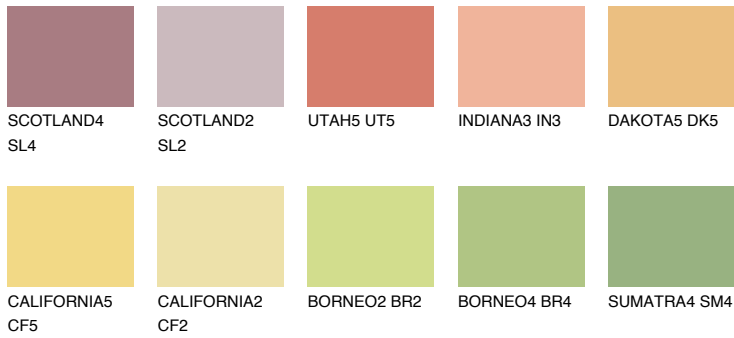

COLOUR DETAILS

KALAHARI4 KL4

59% TSR 64%

Matching colours

COLOURS

INTENSE

For more information on plasters and paints, go to www.ceresit.ee

*The presented colours refer to plasters and paints offered by Ceresit. Due to the use of digital techniques, the presented colours might not represent the original ones, thus they cannot be considered as a reliable colour presentation. We recommend checking the authentic colour samples.