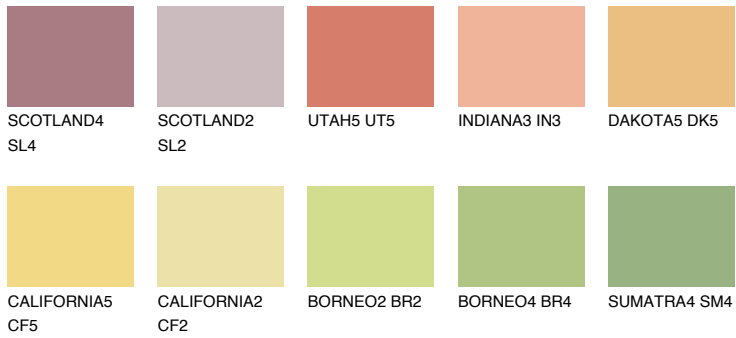

COLOUR DETAILS

KALAHARI4 KL4

59% TSR 64%

Matching colours

COLOURS

INTENSE

For more information on plasters and paints, go to www.ceresit.ee

*The presented colours refer to plasters and paints offered by Ceresit. Due to the use of digital techniques, the presented colours might not represent the original ones, thus they cannot be considered as a reliable colour presentation. We recommend checking the authentic colour samples.