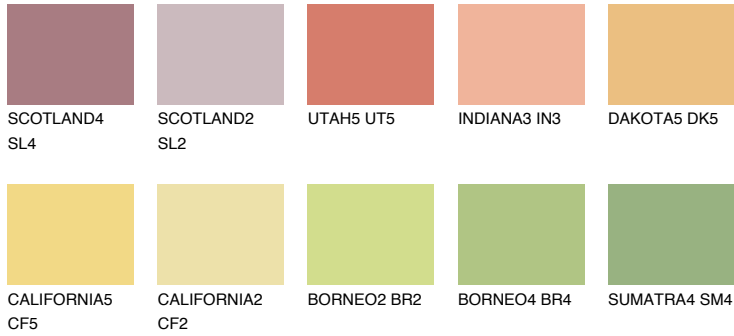

COLOUR DETAILS

KALAHARI4 KL4

59% TSR 64%

Matching colours

COLOURS

INTENSE

For more information on plasters and paints, go to www.ceresit.ee

*The presented colours refer to plasters and paints offered by Ceresit. Due to the use of digital techniques, the presented colours might not represent the original ones, thus they cannot be considered as a reliable colour presentation. We recommend checking the authentic colour samples.