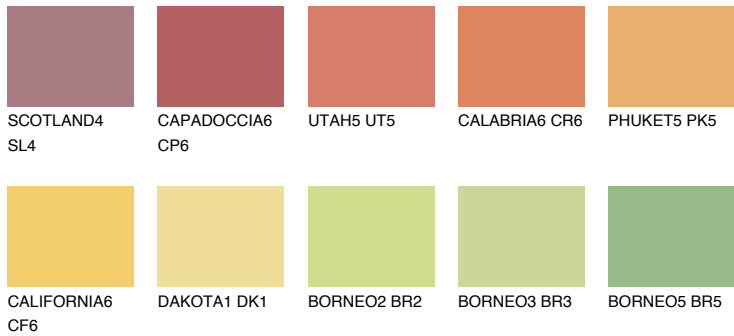

# COLOUR DETAILS

## KALAHARI5 KL5

51% TSR 58%

### Matching colours

#### COLOURS