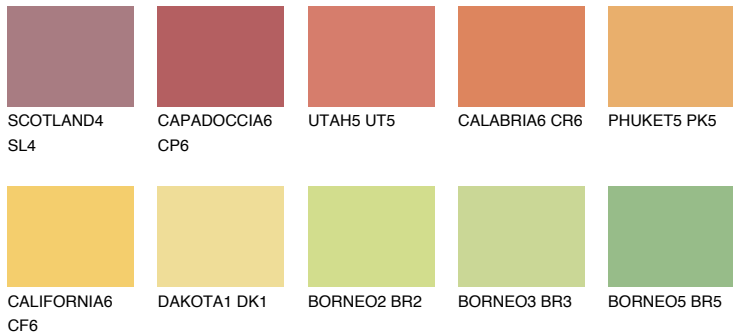

COLOUR DETAILS

KALAHARI5 KL5

51% TSR 58%

Matching colours

COLOURS

INTENSE

For more information on plasters and paints, go to www.ceresit.ee

*The presented colours refer to plasters and paints offered by Ceresit. Due to the use of digital techniques, the presented colours might not represent the original ones, thus they cannot be considered as a reliable colour presentation. We recommend checking the authentic colour samples.