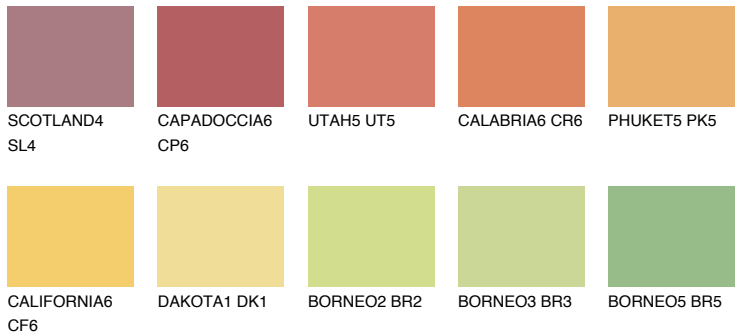

# COLOUR DETAILS

## KALAHARI5 KL5

51% TSR 58%

### Matching colours

#### COLOURS