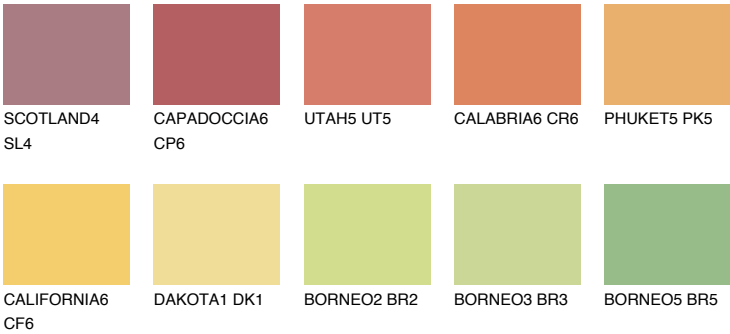

KALAHARI5 KL5

51% TSR 58%

Matching colours

COLOURS

INTENSE

For more information on plasters and paints, go to www.ceresit.ee

*The presented colours refer to plasters and paints offered by Ceresit. Due to the use of digital techniques, the presented colours might not represent the original ones, thus they cannot be considered as a reliable colour presentation. We recommend checking the authentic colour samples.