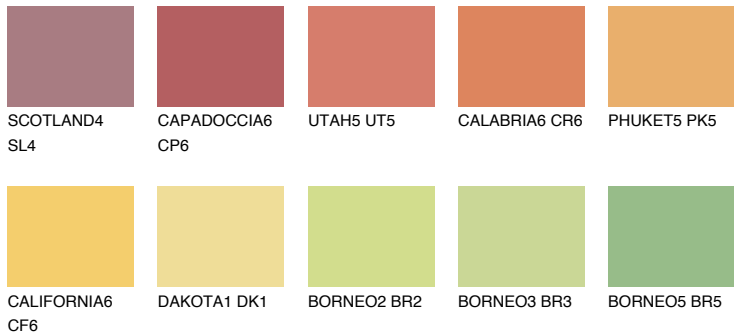

COLOUR DETAILS

KALAHARI5 KL5

51% TSR 58%

Matching colours

COLOURS

INTENSE

For more information on plasters and paints, go to www.ceresit.ee

*The presented colours refer to plasters and paints offered by Ceresit. Due to the use of digital techniques, the presented colours might not represent the original ones, thus they cannot be considered as a reliable colour presentation. We recommend checking the authentic colour samples.