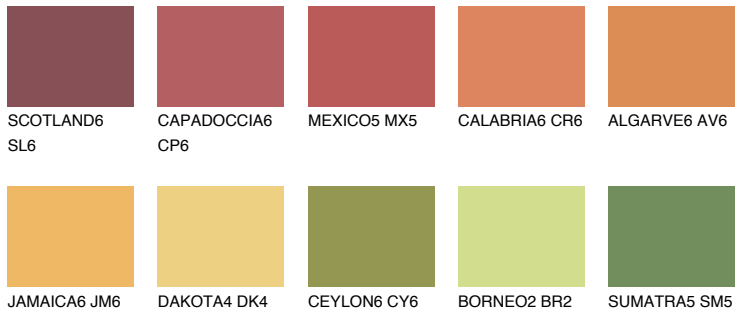

COLOUR DETAILS

KALAHARI6 KL6

33% TSR 44%

Matching colours

COLOURS

INTENSE

For more information on plasters and paints, go to www.ceresit.ee

*The presented colours refer to plasters and paints offered by Ceresit. Due to the use of digital techniques, the presented colours might not represent the original ones, thus they cannot be considered as a reliable colour presentation. We recommend checking the authentic colour samples.