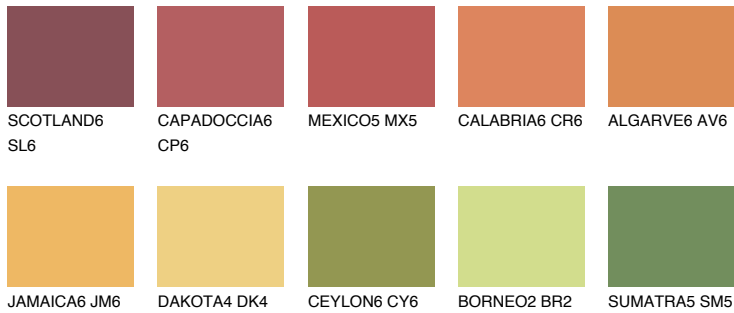

# COLOUR DETAILS

## KALAHARI6 KL6

33% TSR 44%

### Matching colours

#### COLOURS