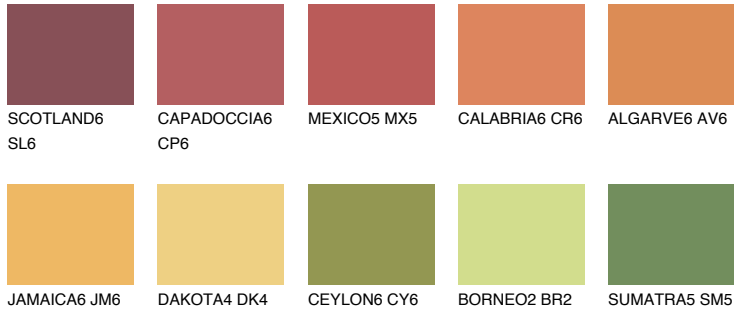

COLOUR DETAILS

KALAHARI6 KL6

33% TSR 44%

Matching colours

COLOURS

INTENSE

For more information on plasters and paints, go to www.ceresit.ee

*The presented colours refer to plasters and paints offered by Ceresit. Due to the use of digital techniques, the presented colours might not represent the original ones, thus they cannot be considered as a reliable colour presentation. We recommend checking the authentic colour samples.