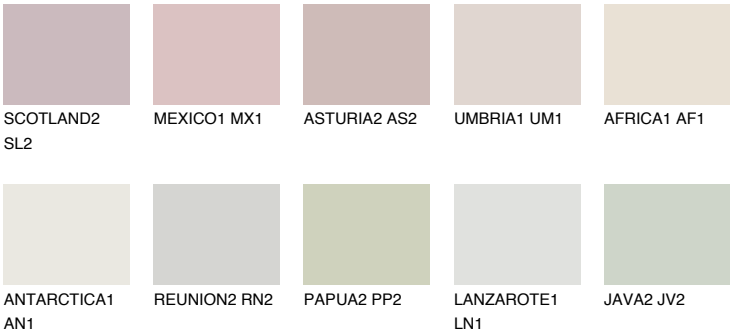

## JAMAICA1 JM1

76% **TSR** 72%

### Matching colours

#### COLOURS

#### INTENSE

For more information on plasters and paints, go to [www.ceresit.ee](http://www.ceresit.ee)

\*The presented colours refer to plasters and paints offered by Ceresit. Due to the use of digital techniques, the presented colours might not represent the original ones, thus they cannot be considered as a reliable colour presentation. We recommend checking the authentic colour samples.