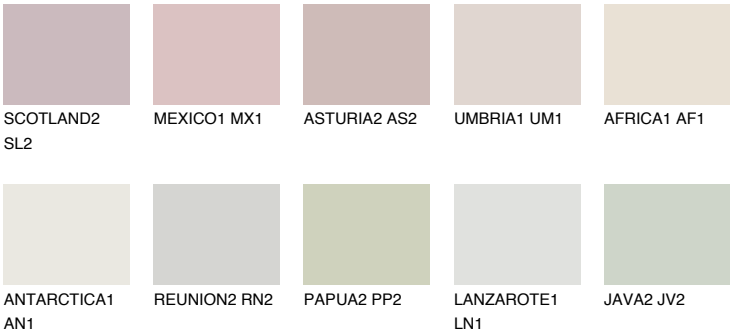

JAMAICA1 JM1

76% **TSR** 72%

Matching colours

COLOURS

INTENSE

For more information on plasters and paints, go to www.ceresit.ee

*The presented colours refer to plasters and paints offered by Ceresit. Due to the use of digital techniques, the presented colours might not represent the original ones, thus they cannot be considered as a reliable colour presentation. We recommend checking the authentic colour samples.