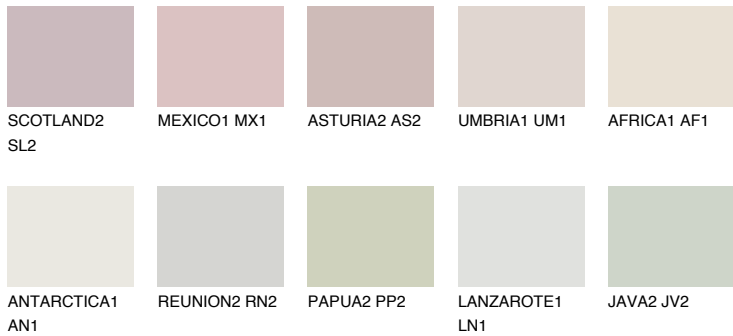

# COLOUR DETAILS

### Matching colours

#### COLOURS

#### INTENSE

For more information on plasters and paints, go to [www.ceresit.ee](http://www.ceresit.ee)

\*The presented colours refer to plasters and paints offered by Ceresit. Due to the use of digital techniques, the presented colours might not represent the original ones, thus they cannot be considered as a reliable colour presentation. We recommend checking the authentic colour samples.