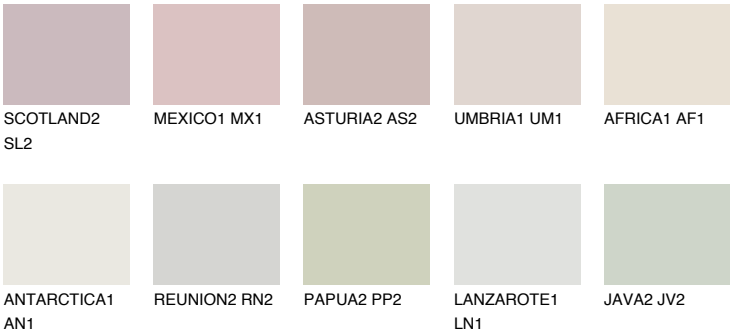

## JAMAICA1 JM1

76% TSR 72%

### Matching colours

#### COLOURS

#### INTENSE

For more information on plasters and paints, go to [www.ceresit.ee](http://www.ceresit.ee)

\*The presented colours refer to plasters and paints offered by Ceresit. Due to the use of digital techniques, the presented colours might not represent the original ones, thus they cannot be considered as a reliable colour presentation. We recommend checking the authentic colour samples.