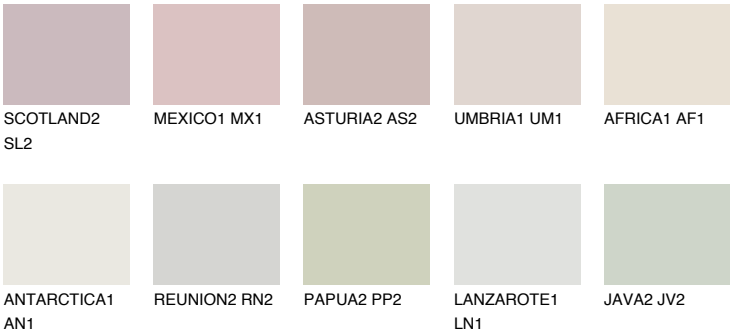

JAMAICA1 JM1

76% TSR 72%

Matching colours

COLOURS

INTENSE

For more information on plasters and paints, go to www.ceresit.ee

*The presented colours refer to plasters and paints offered by Ceresit. Due to the use of digital techniques, the presented colours might not represent the original ones, thus they cannot be considered as a reliable colour presentation. We recommend checking the authentic colour samples.