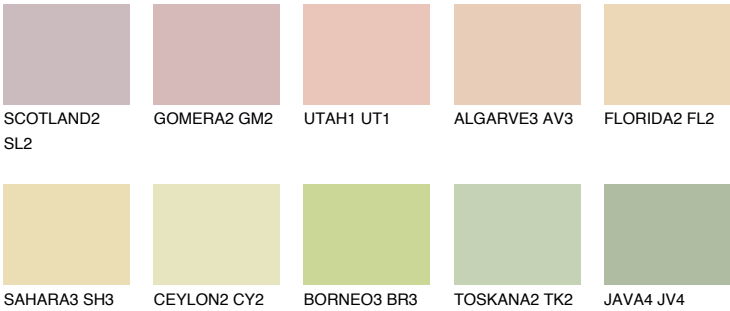

## JAMAICA2 JM2

70% **TSR** 69%

### Matching colours

#### COLOURS

#### INTENSE

For more information on plasters and paints, go to [www.ceresit.ee](http://www.ceresit.ee)

\*The presented colours refer to plasters and paints offered by Ceresit. Due to the use of digital techniques, the presented colours might not represent the original ones, thus they cannot be considered as a reliable colour presentation. We recommend checking the authentic colour samples.