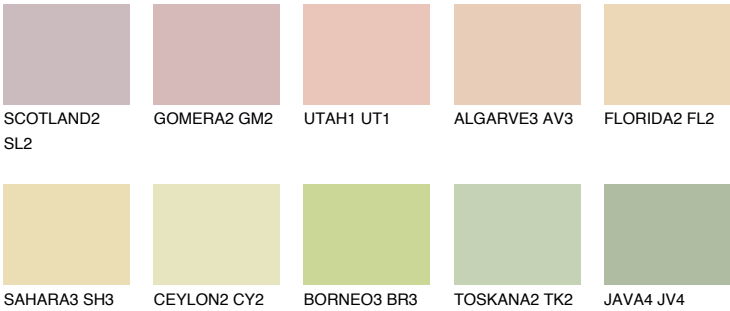

COLOUR DETAILS

JAMAICA2 JM2

70% TSR 69%

Matching colours

COLOURS

INTENSE

For more information on plasters and paints, go to www.ceresit.ee

*The presented colours refer to plasters and paints offered by Ceresit. Due to the use of digital techniques, the presented colours might not represent the original ones, thus they cannot be considered as a reliable colour presentation. We recommend checking the authentic colour samples.