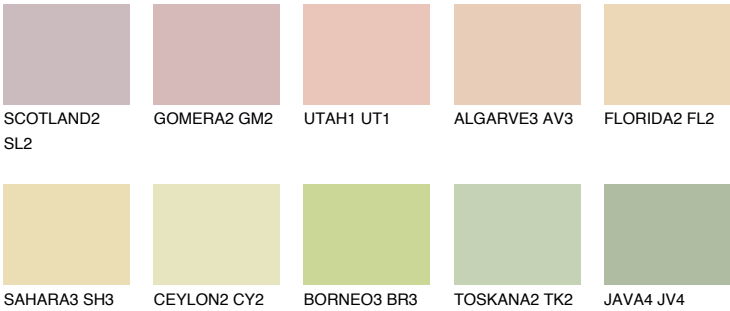

JAMAICA2 JM2

70% **TSR** 69%

Matching colours

COLOURS

INTENSE

For more information on plasters and paints, go to www.ceresit.ee

*The presented colours refer to plasters and paints offered by Ceresit. Due to the use of digital techniques, the presented colours might not represent the original ones, thus they cannot be considered as a reliable colour presentation. We recommend checking the authentic colour samples.