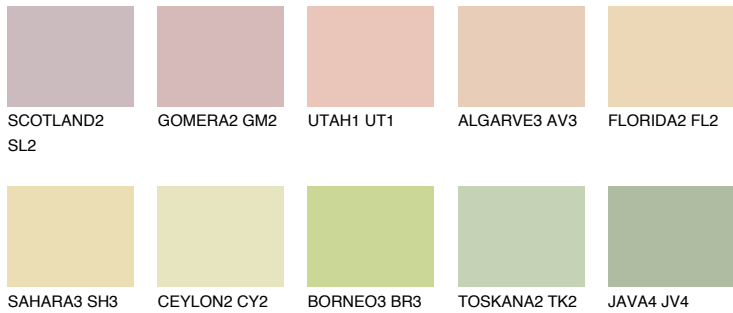

COLOUR DETAILS

JAMAICA2 JM2

70% TSR 69%

Matching colours

COLOURS

INTENSE

For more information on plasters and paints, go to www.ceresit.ee

*The presented colours refer to plasters and paints offered by Ceresit. Due to the use of digital techniques, the presented colours might not represent the original ones, thus they cannot be considered as a reliable colour presentation. We recommend checking the authentic colour samples.