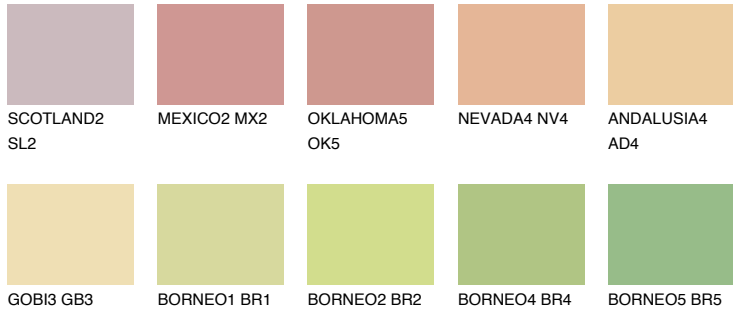

COLOUR DETAILS

JAMAICA3 JM3

63% TSR 64%

Matching colours

COLOURS

INTENSE

For more information on plasters and paints, go to www.ceresit.ee

*The presented colours refer to plasters and paints offered by Ceresit. Due to the use of digital techniques, the presented colours might not represent the original ones, thus they cannot be considered as a reliable colour presentation. We recommend checking the authentic colour samples.