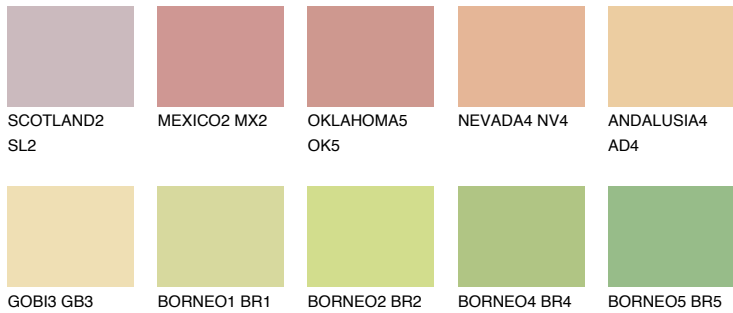

COLOUR DETAILS

JAMAICA3 JM3

63% TSR 64%

Matching colours

COLOURS

INTENSE

For more information on plasters and paints, go to www.ceresit.ee

*The presented colours refer to plasters and paints offered by Ceresit. Due to the use of digital techniques, the presented colours might not represent the original ones, thus they cannot be considered as a reliable colour presentation. We recommend checking the authentic colour samples.