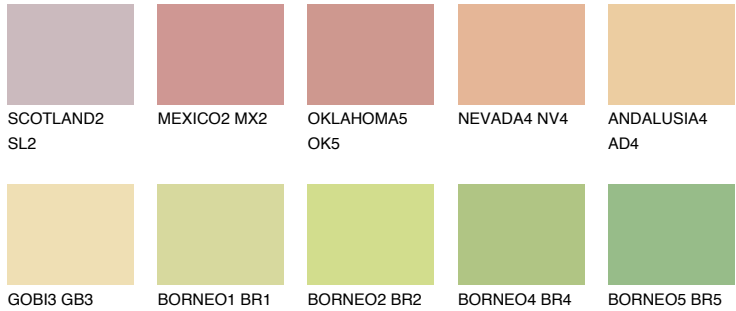

COLOUR DETAILS

JAMAICA3 JM3

63% TSR 64%

Matching colours

COLOURS

INTENSE

For more information on plasters and paints, go to www.ceresit.ee

*The presented colours refer to plasters and paints offered by Ceresit. Due to the use of digital techniques, the presented colours might not represent the original ones, thus they cannot be considered as a reliable colour presentation. We recommend checking the authentic colour samples.