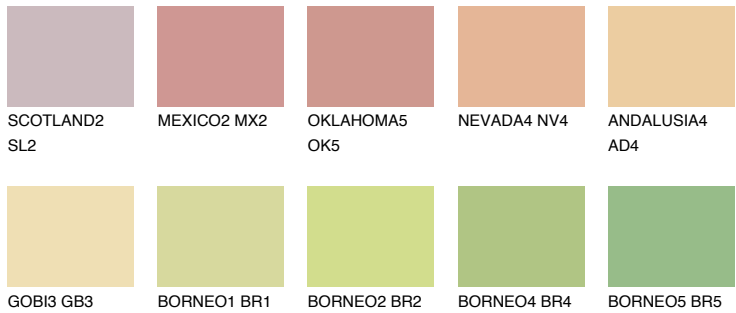

COLOUR DETAILS

JAMAICA3 JM3

63% TSR 64%

Matching colours

COLOURS

INTENSE

For more information on plasters and paints, go to www.ceresit.ee

*The presented colours refer to plasters and paints offered by Ceresit. Due to the use of digital techniques, the presented colours might not represent the original ones, thus they cannot be considered as a reliable colour presentation. We recommend checking the authentic colour samples.