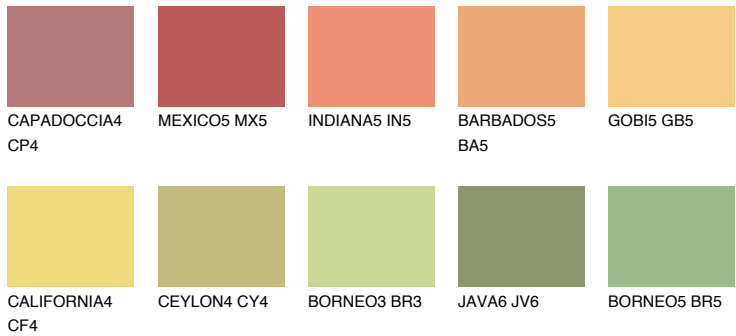

COLOUR DETAILS

JAMAICA4 JM4

57% **TSR** 61%

Matching colours

COLOURS

INTENSE

For more information on plasters and paints, go to
www.ceresit.ee

*The presented colours refer to plasters and paints offered by Ceresit. Due to the use of digital techniques, the presented colours might not represent the original ones, thus they cannot be considered as a reliable colour presentation. We recommend checking the authentic colour samples.