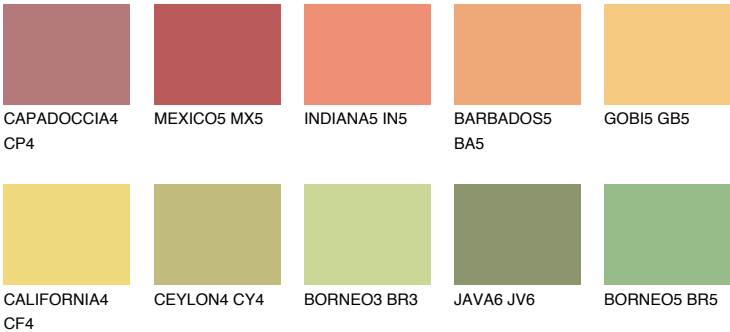

COLOUR DETAILS

JAMAICA4 JM4

57% **TSR** 61%

Matching colours

COLOURS

INTENSE

For more information on plasters and paints, go to www.ceresit.ee

*The presented colours refer to plasters and paints offered by Ceresit. Due to the use of digital techniques, the presented colours might not represent the original ones, thus they cannot be considered as a reliable colour presentation. We recommend checking the authentic colour samples.