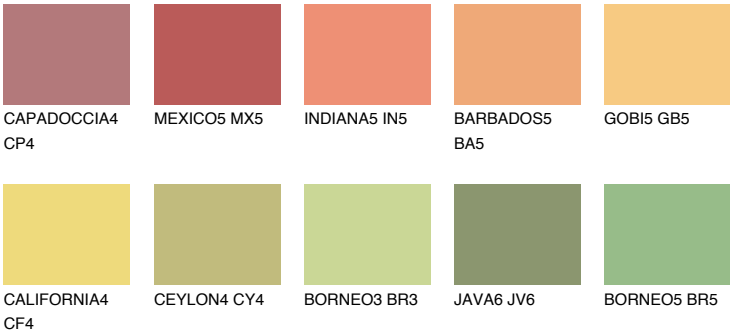

COLOUR DETAILS

JAMAICA4 JM4

57% TSR 61%

Matching colours

COLOURS

INTENSE

For more information on plasters and paints, go to
www.ceresit.ee

*The presented colours refer to plasters and paints offered by Ceresit. Due to the use of digital techniques, the presented colours might not represent the original ones, thus they cannot be considered as a reliable colour presentation. We recommend checking the authentic colour samples.