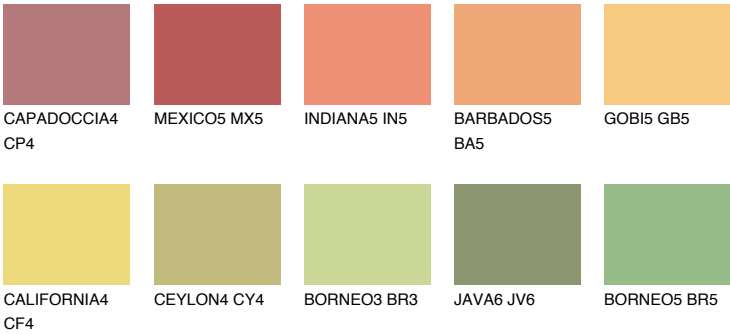

COLOUR DETAILS

JAMAICA4 JM4

57% **TSR** 61%

Matching colours

COLOURS

INTENSE

For more information on plasters and paints, go to
www.ceresit.ee

*The presented colours refer to plasters and paints offered by Ceresit. Due to the use of digital techniques, the presented colours might not represent the original ones, thus they cannot be considered as a reliable colour presentation. We recommend checking the authentic colour samples.