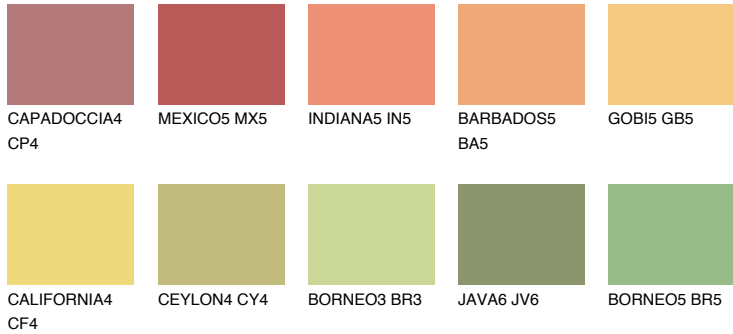

COLOUR DETAILS

JAMAICA4 JM4

57% TSR 61%

Matching colours

COLOURS

INTENSE

For more information on plasters and paints, go to www.ceresit.ee

*The presented colours refer to plasters and paints offered by Ceresit. Due to the use of digital techniques, the presented colours might not represent the original ones, thus they cannot be considered as a reliable colour presentation. We recommend checking the authentic colour samples.