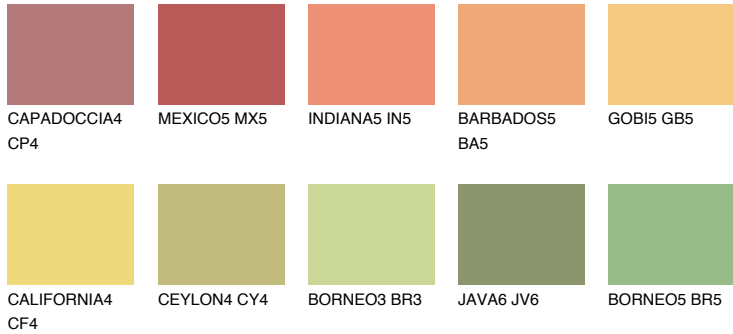

# COLOUR DETAILS

## JAMAICA4 JM4

57% TSR 61%

### Matching colours

#### COLOURS