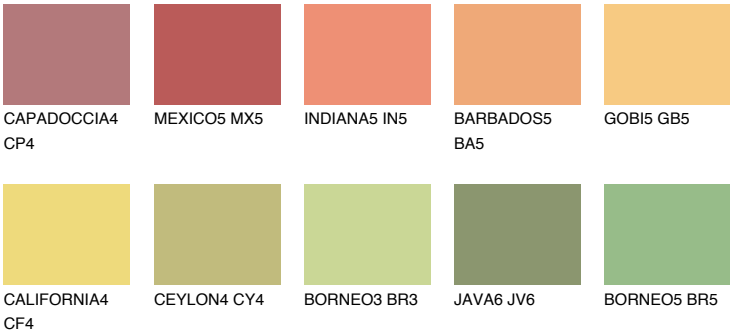

# COLOUR DETAILS

## JAMAICA4 JM4

57% TSR 61%

### Matching colours

#### COLOURS