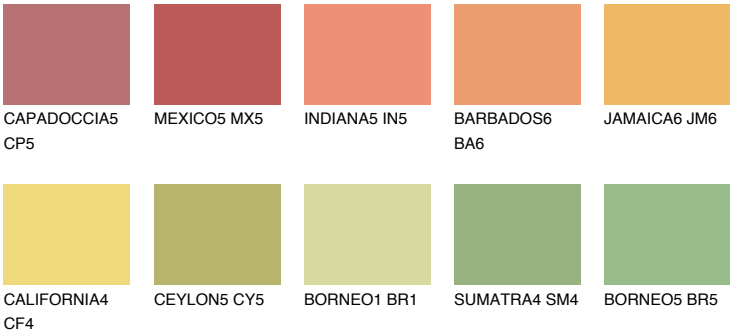

JAMAICA5 JM5

57% TSR 63%

Matching colours

COLOURS

INTENSE

For more information on plasters and paints, go to www.ceresit.ee

*The presented colours refer to plasters and paints offered by Ceresit. Due to the use of digital techniques, the presented colours might not represent the original ones, thus they cannot be considered as a reliable colour presentation. We recommend checking the authentic colour samples.