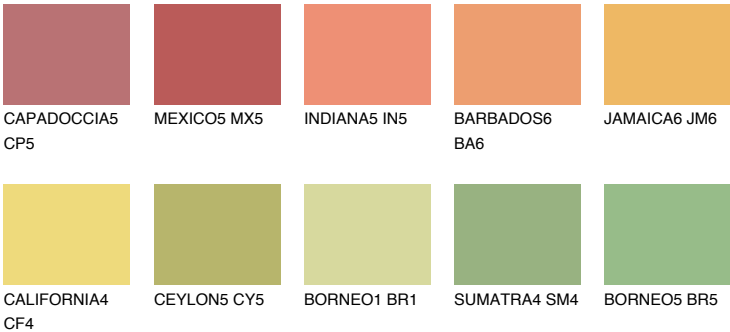

## JAMAICA5 JM5

57% **TSR** 63%

### Matching colours

#### COLOURS

#### INTENSE

For more information on plasters and paints, go to [www.ceresit.ee](http://www.ceresit.ee)

\*The presented colours refer to plasters and paints offered by Ceresit. Due to the use of digital techniques, the presented colours might not represent the original ones, thus they cannot be considered as a reliable colour presentation. We recommend checking the authentic colour samples.