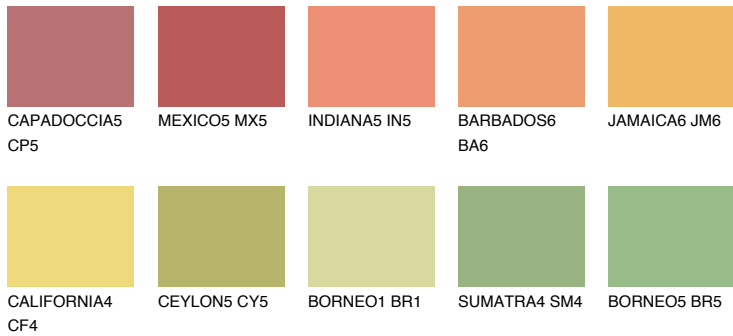

COLOUR DETAILS

JAMAICA5 JM5

57% TSR 63%

Matching colours

COLOURS

INTENSE

For more information on plasters and paints, go to www.ceresit.ee

*The presented colours refer to plasters and paints offered by Ceresit. Due to the use of digital techniques, the presented colours might not represent the original ones, thus they cannot be considered as a reliable colour presentation. We recommend checking the authentic colour samples.