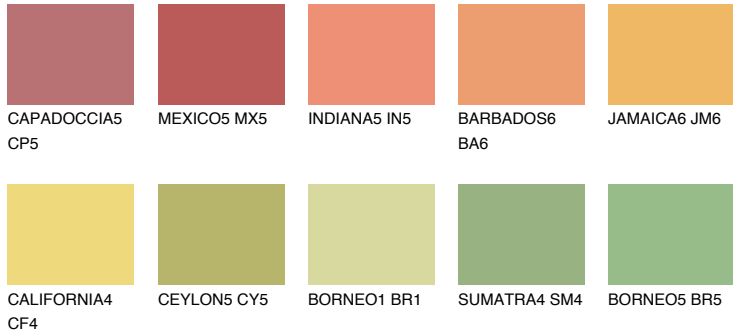

COLOUR DETAILS

JAMAICA5 JM5

57% TSR 63%

Matching colours

COLOURS

INTENSE

For more information on plasters and paints, go to www.ceresit.ee

*The presented colours refer to plasters and paints offered by Ceresit. Due to the use of digital techniques, the presented colours might not represent the original ones, thus they cannot be considered as a reliable colour presentation. We recommend checking the authentic colour samples.