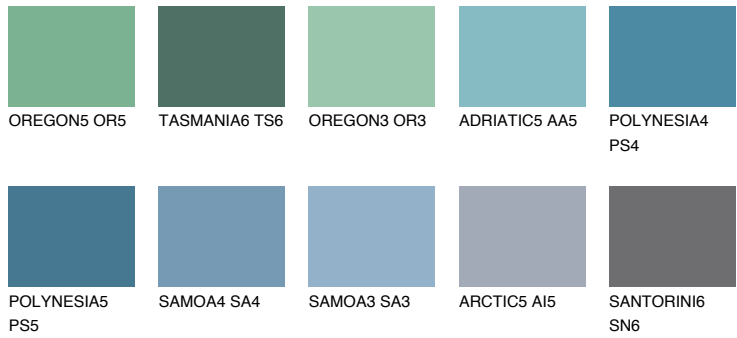

# COLOUR DETAILS

## TAHITI6 TH6

10% TSR 13%

### Matching colours

#### COLOURS