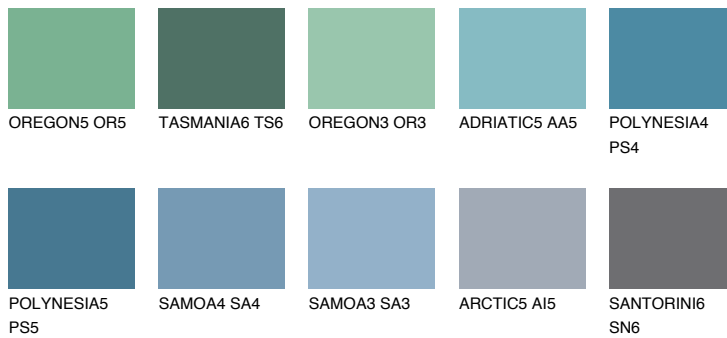

COLOUR DETAILS

TAHITI6 TH6

10% TSR 13%

Matching colours

COLOURS

INTENSE

For more information on plasters and paints, go to www.ceresit.ee

*The presented colours refer to plasters and paints offered by Ceresit. Due to the use of digital techniques, the presented colours might not represent the original ones, thus they cannot be considered as a reliable colour presentation. We recommend checking the authentic colour samples.