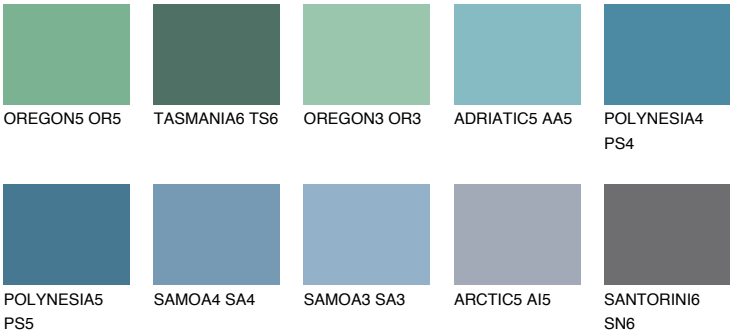

TAHITI6 TH6

10% **TSR** 13%

Matching colours

COLOURS

INTENSE

For more information on plasters and paints, go to www.ceresit.ee

*The presented colours refer to plasters and paints offered by Ceresit. Due to the use of digital techniques, the presented colours might not represent the original ones, thus they cannot be considered as a reliable colour presentation. We recommend checking the authentic colour samples.