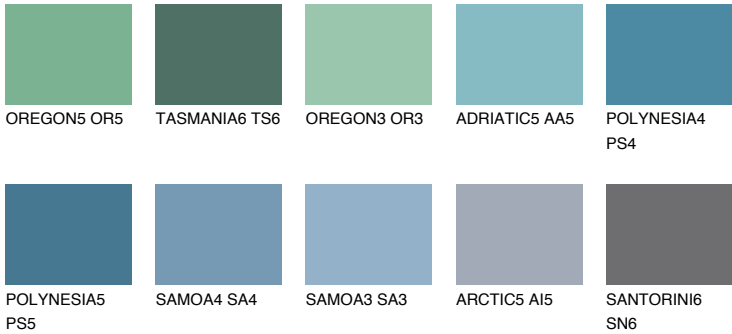

TAHITI6 TH6

10% **TSR** 13%

Matching colours

COLOURS

INTENSE

For more information on plasters and paints, go to www.ceresit.ee

*The presented colours refer to plasters and paints offered by Ceresit. Due to the use of digital techniques, the presented colours might not represent the original ones, thus they cannot be considered as a reliable colour presentation. We recommend checking the authentic colour samples.