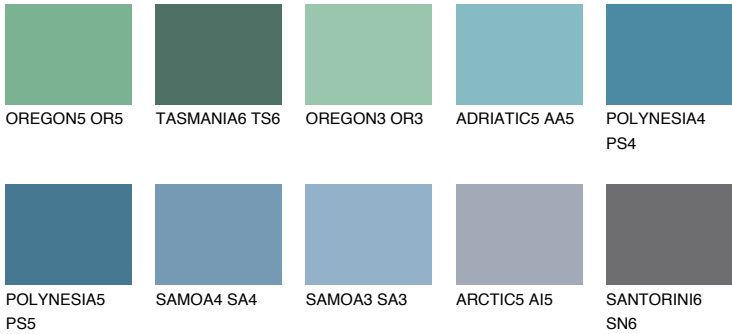

## TAHITI6 TH6

10% **TSR** 13%

### Matching colours

#### COLOURS

#### INTENSE

For more information on plasters and paints, go to [www.ceresit.ee](http://www.ceresit.ee)

\*The presented colours refer to plasters and paints offered by Ceresit. Due to the use of digital techniques, the presented colours might not represent the original ones, thus they cannot be considered as a reliable colour presentation. We recommend checking the authentic colour samples.