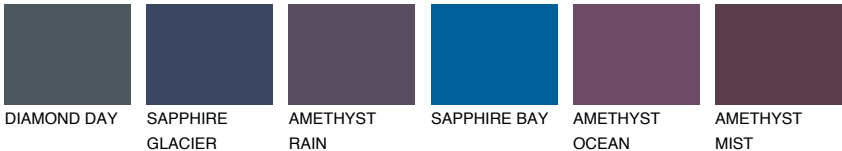

TAHITI6 TH6

10% **TSR** 13%

Matching colours

COLOURS

INTENSE

For more information on plasters and paints, go to www.ceresit.ee

*The presented colours refer to plasters and paints offered by Ceresit. Due to the use of digital techniques, the presented colours might not represent the original ones, thus they cannot be considered as a reliable colour presentation. We recommend checking the authentic colour samples.