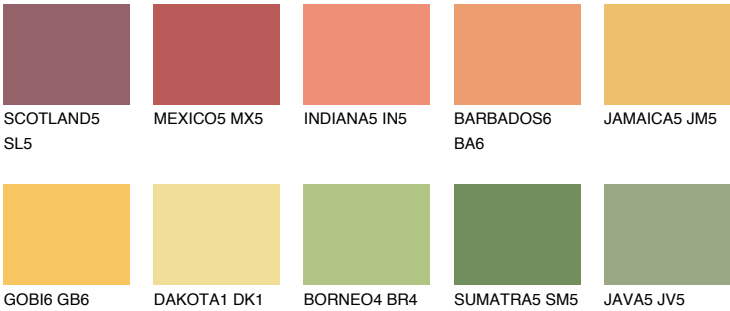

JAMAICA6 JM6

54% **TSR** 61%

Matching colours

COLOURS

INTENSE

For more information on plasters and paints, go to www.ceresit.ee

*The presented colours refer to plasters and paints offered by Ceresit. Due to the use of digital techniques, the presented colours might not represent the original ones, thus they cannot be considered as a reliable colour presentation. We recommend checking the authentic colour samples.