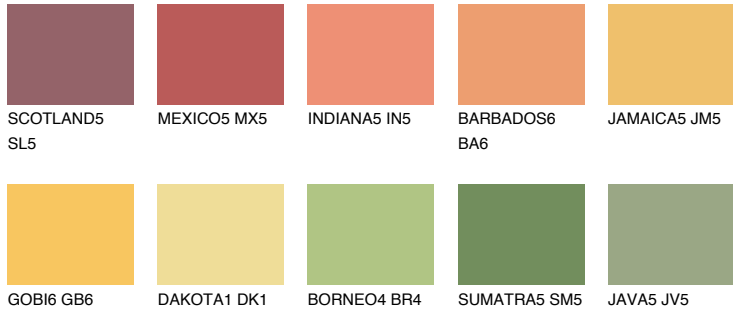

COLOUR DETAILS

JAMAICA6 JM6

54% TSR 61%

Matching colours

COLOURS

INTENSE

For more information on plasters and paints, go to www.ceresit.ee

*The presented colours refer to plasters and paints offered by Ceresit. Due to the use of digital techniques, the presented colours might not represent the original ones, thus they cannot be considered as a reliable colour presentation. We recommend checking the authentic colour samples.