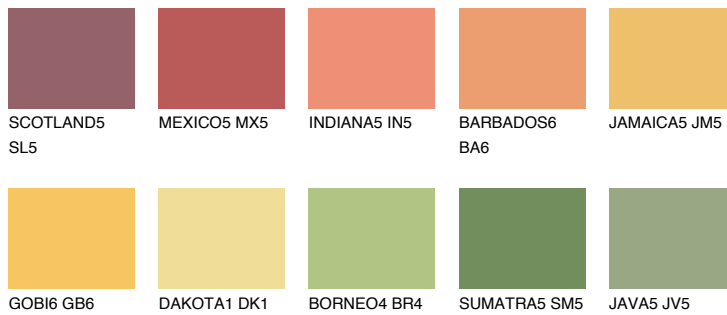

JAMAICA6 JM6

54% **TSR** 61%

Matching colours

COLOURS

INTENSE

For more information on plasters and paints, go to www.ceresit.ee

*The presented colours refer to plasters and paints offered by Ceresit. Due to the use of digital techniques, the presented colours might not represent the original ones, thus they cannot be considered as a reliable colour presentation. We recommend checking the authentic colour samples.