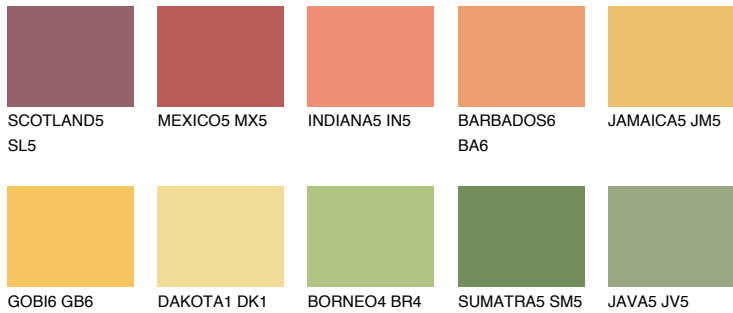

COLOUR DETAILS

JAMAICA6 JM6

54% **TSR** 61%

Matching colours

COLOURS

INTENSE

For more information on plasters and paints, go to www.ceresit.ee

*The presented colours refer to plasters and paints offered by Ceresit. Due to the use of digital techniques, the presented colours might not represent the original ones, thus they cannot be considered as a reliable colour presentation. We recommend checking the authentic colour samples.