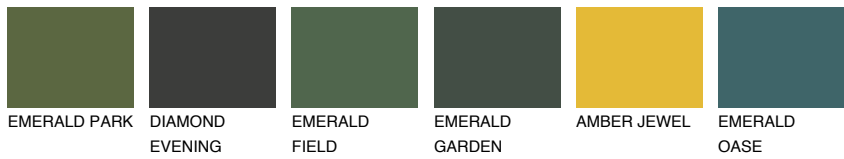

COLOUR DETAILS

MADAGASCAR1

MG1 74% **TSR** 69%

Matching colours

COLOURS

INTENSE

For more information on plasters and paints, go to www.ceresit.ee

*The presented colours refer to plasters and paints offered by Ceresit. Due to the use of digital techniques, the presented colours might not represent the original ones, thus they cannot be considered as a reliable colour presentation. We recommend checking the authentic colour samples.