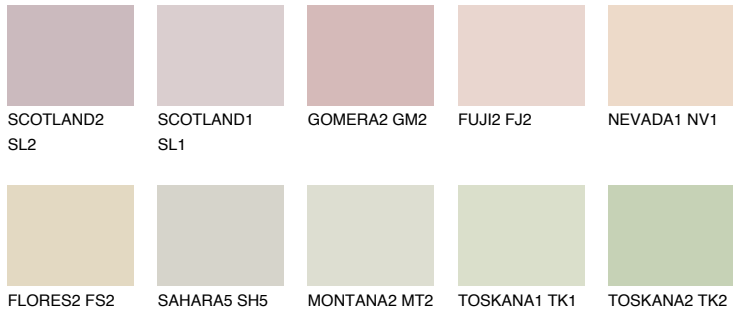

COLOUR DETAILS

MADAGASCAR1

MG1 74% **TSR 69%**

Matching colours

COLOURS

INTENSE

For more information on plasters and paints, go to www.ceresit.ee

*The presented colours refer to plasters and paints offered by Ceresit. Due to the use of digital techniques, the presented colours might not represent the original ones, thus they cannot be considered as a reliable colour presentation. We recommend checking the authentic colour samples.