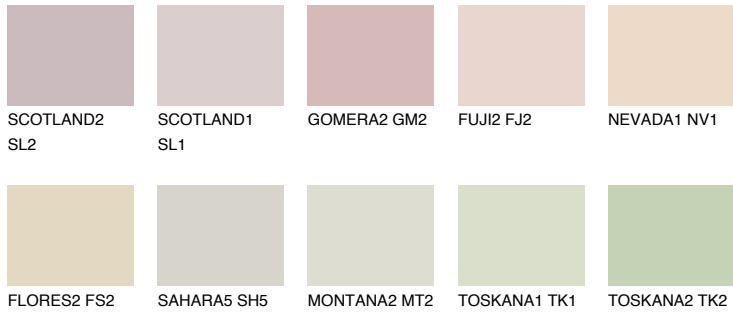

COLOUR DETAILS

MADAGASCAR1

MG1 74% **TSR** 69%

Matching colours

COLOURS

INTENSE

For more information on plasters and paints, go to www.ceresit.ee

*The presented colours refer to plasters and paints offered by Ceresit. Due to the use of digital techniques, the presented colours might not represent the original ones, thus they cannot be considered as a reliable colour presentation. We recommend checking the authentic colour samples.