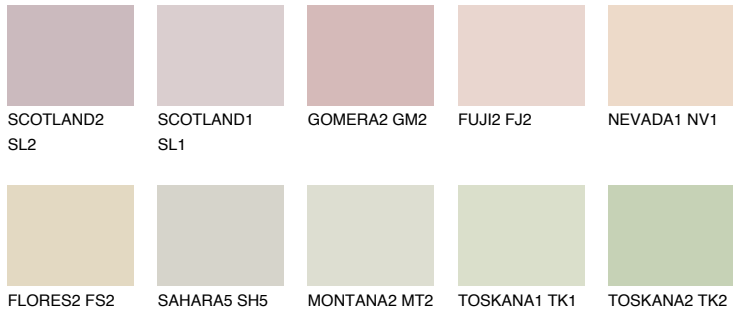

# COLOUR DETAILS

## Matching colours

### COLOURS

### INTENSE

For more information on plasters and paints, go to [www.ceresit.ee](http://www.ceresit.ee)

\*The presented colours refer to plasters and paints offered by Ceresit. Due to the use of digital techniques, the presented colours might not represent the original ones, thus they cannot be considered as a reliable colour presentation. We recommend checking the authentic colour samples.