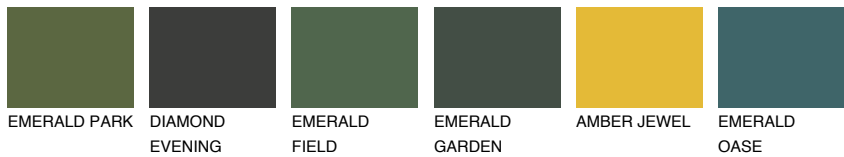

COLOUR DETAILS

MADAGASCAR1

MG1 74% **TSR** 69%

Matching colours

COLOURS

INTENSE

For more information on plasters and paints, go to www.ceresit.ee

*The presented colours refer to plasters and paints offered by Ceresit. Due to the use of digital techniques, the presented colours might not represent the original ones, thus they cannot be considered as a reliable colour presentation. We recommend checking the authentic colour samples.