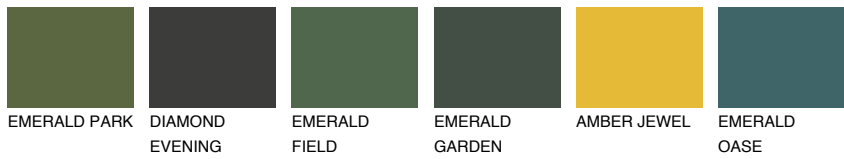

# COLOUR DETAILS

## MADAGASCAR1

**MG1** 74% **TSR 69%**

## Matching colours

### COLOURS