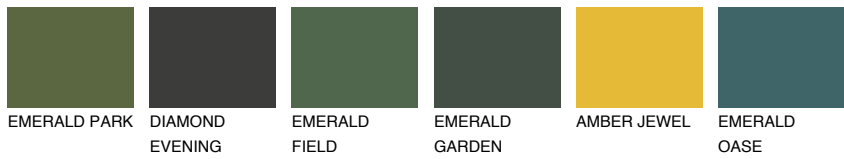

COLOUR DETAILS

MADAGASCAR1

MG1 74% **TSR 69%**

Matching colours

COLOURS

INTENSE

For more information on plasters and paints, go to www.ceresit.ee

*The presented colours refer to plasters and paints offered by Ceresit. Due to the use of digital techniques, the presented colours might not represent the original ones, thus they cannot be considered as a reliable colour presentation. We recommend checking the authentic colour samples.