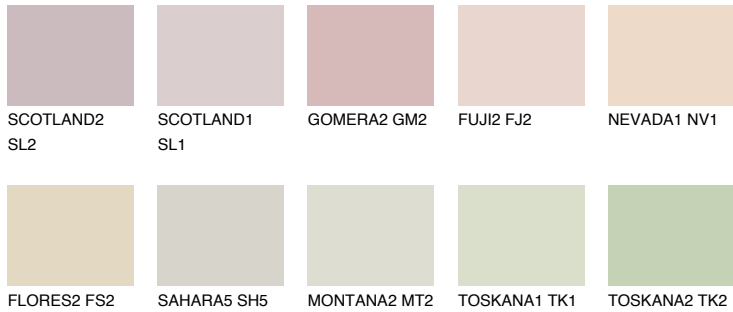

COLOUR DETAILS

MADAGASCAR1

MG1 74% **TSR** 69%

Matching colours

COLOURS

INTENSE

For more information on plasters and paints, go to www.ceresit.ee

*The presented colours refer to plasters and paints offered by Ceresit. Due to the use of digital techniques, the presented colours might not represent the original ones, thus they cannot be considered as a reliable colour presentation. We recommend checking the authentic colour samples.