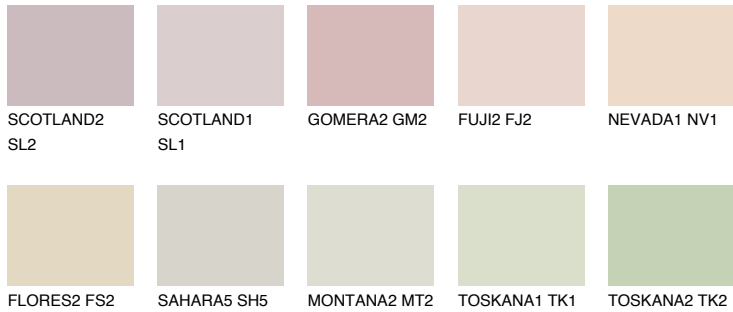

# COLOUR DETAILS

**MADAGASCAR1**

**MG1** 74% **TSR 69%**

## Matching colours

### COLOURS

### INTENSE

For more information on plasters and paints, go to [www.ceresit.ee](http://www.ceresit.ee)

\*The presented colours refer to plasters and paints offered by Ceresit. Due to the use of digital techniques, the presented colours might not represent the original ones, thus they cannot be considered as a reliable colour presentation. We recommend checking the authentic colour samples.