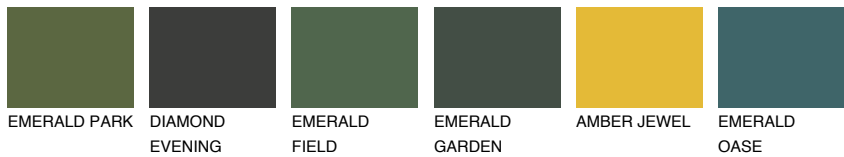

INTENSE

For more information on plasters and paints, go to www.ceresit.ee