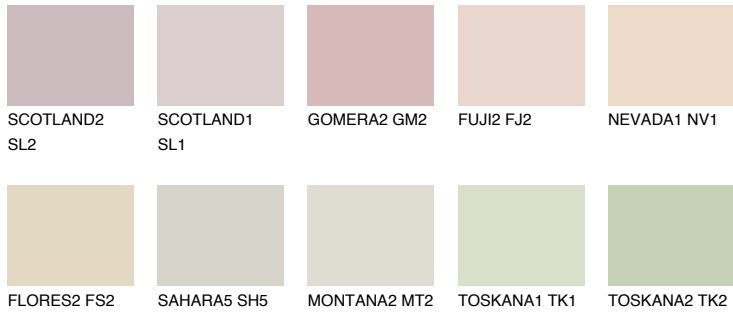

COLOUR DETAILS

MADAGASCAR1

MG1 74% **TSR 69%**

Matching colours

COLOURS

INTENSE

For more information on plasters and paints, go to www.ceresit.ee

*The presented colours refer to plasters and paints offered by Ceresit. Due to the use of digital techniques, the presented colours might not represent the original ones, thus they cannot be considered as a reliable colour presentation. We recommend checking the authentic colour samples.