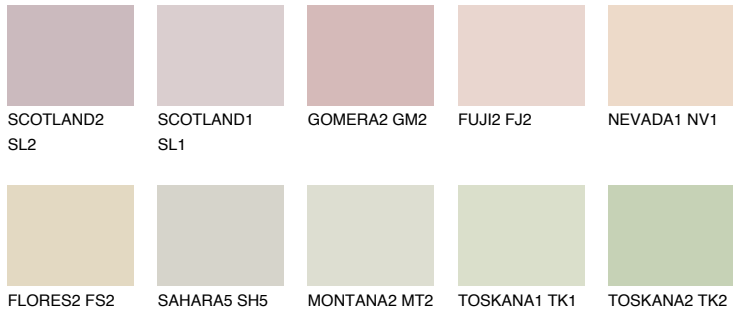

# COLOUR DETAILS

**MADAGASCAR1**

**MG1** 74% **TSR 69%**

## Matching colours

### COLOURS

### INTENSE

For more information on plasters and paints, go to [www.ceresit.ee](http://www.ceresit.ee)

\*The presented colours refer to plasters and paints offered by Ceresit. Due to the use of digital techniques, the presented colours might not represent the original ones, thus they cannot be considered as a reliable colour presentation. We recommend checking the authentic colour samples.