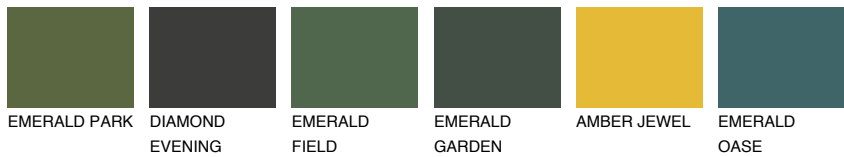

COLOUR DETAILS

MADAGASCAR1

MG1 74% **TSR 69%**

Matching colours

COLOURS

INTENSE

For more information on plasters and paints, go to www.ceresit.ee

*The presented colours refer to plasters and paints offered by Ceresit. Due to the use of digital techniques, the presented colours might not represent the original ones, thus they cannot be considered as a reliable colour presentation. We recommend checking the authentic colour samples.