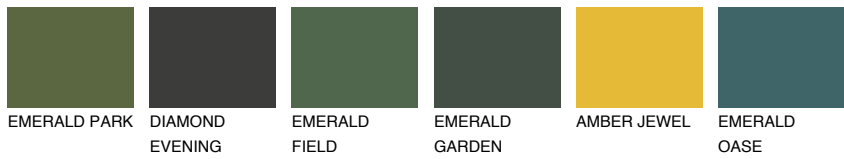

INTENSE

For more information on plasters and paints, go to www.ceresit.ee