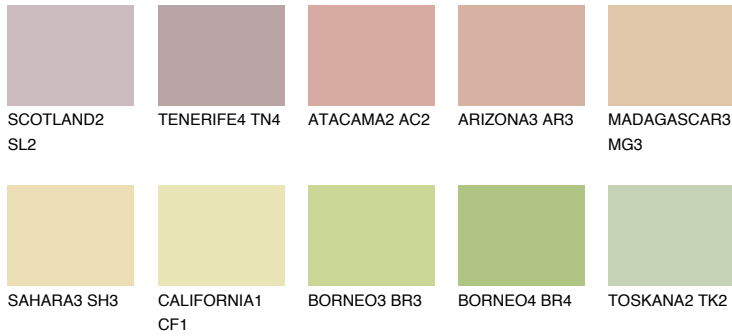

COLOUR DETAILS

MADAGASCAR2

MG2 63% TSR 63%

Matching colours

COLOURS

INTENSE

For more information on plasters and paints, go to www.ceresit.ee

*The presented colours refer to plasters and paints offered by Ceresit. Due to the use of digital techniques, the presented colours might not represent the original ones, thus they cannot be considered as a reliable colour presentation. We recommend checking the authentic colour samples.