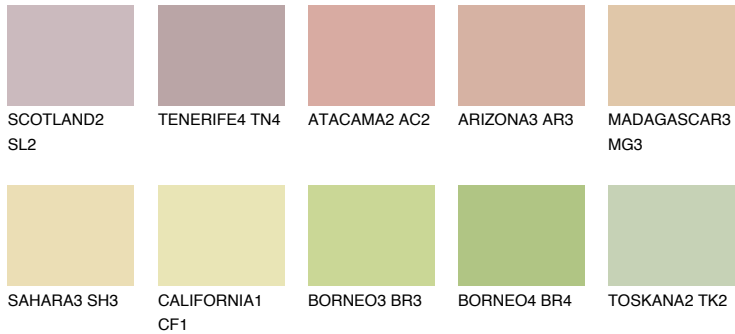

COLOUR DETAILS

MADAGASCAR2

MG2 65% TSR 63%

Matching colours

COLOURS

INTENSE

For more information on plasters and paints, go to www.ceresit.ee

*The presented colours refer to plasters and paints offered by Ceresit. Due to the use of digital techniques, the presented colours might not represent the original ones, thus they cannot be considered as a reliable colour presentation. We recommend checking the authentic colour samples.