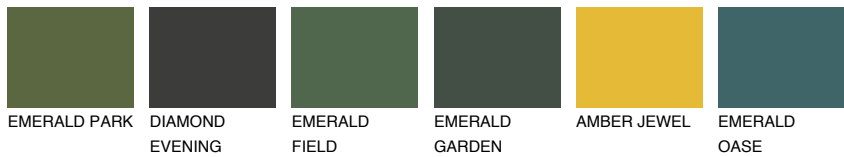

COLOUR DETAILS

MADAGASCAR2

MG2 65% TSR 63%

Matching colours

COLOURS

INTENSE

For more information on plasters and paints, go to www.ceresit.ee

*The presented colours refer to plasters and paints offered by Ceresit. Due to the use of digital techniques, the presented colours might not represent the original ones, thus they cannot be considered as a reliable colour presentation. We recommend checking the authentic colour samples.