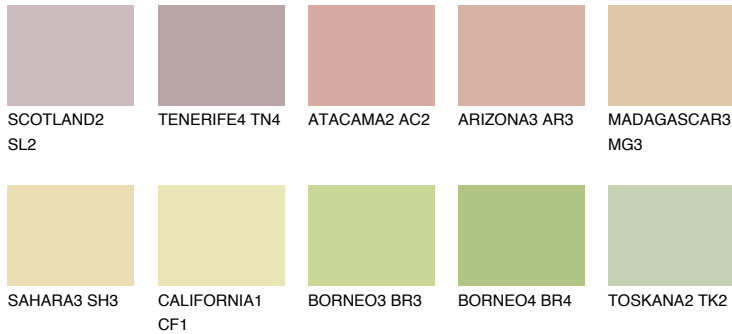

COLOUR DETAILS

MADAGASCAR2

MG2 63% TSR 63%

Matching colours

COLOURS

INTENSE

For more information on plasters and paints, go to
www.ceresit.ee

*The presented colours refer to plasters and paints offered by Ceresit. Due to the use of digital techniques, the presented colours might not represent the original ones, thus they cannot be considered as a reliable colour presentation. We recommend checking the authentic colour samples.