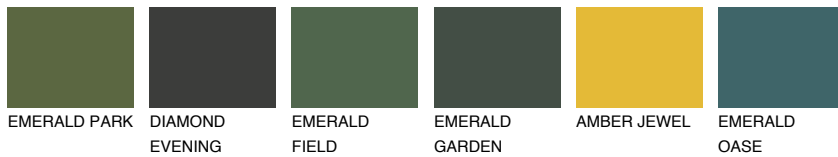

COLOUR DETAILS

MADAGASCAR2

MG2 63% TSR 63%

Matching colours

COLOURS

INTENSE

For more information on plasters and paints, go to
www.ceresit.ee

*The presented colours refer to plasters and paints offered by Ceresit. Due to the use of digital techniques, the presented colours might not represent the original ones, thus they cannot be considered as a reliable colour presentation. We recommend checking the authentic colour samples.