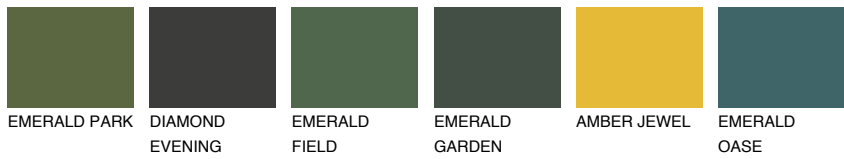

COLOUR DETAILS

MADAGASCAR2

MG2 63% TSR 63%

Matching colours

COLOURS

INTENSE

For more information on plasters and paints, go to www.ceresit.ee

*The presented colours refer to plasters and paints offered by Ceresit. Due to the use of digital techniques, the presented colours might not represent the original ones, thus they cannot be considered as a reliable colour presentation. We recommend checking the authentic colour samples.