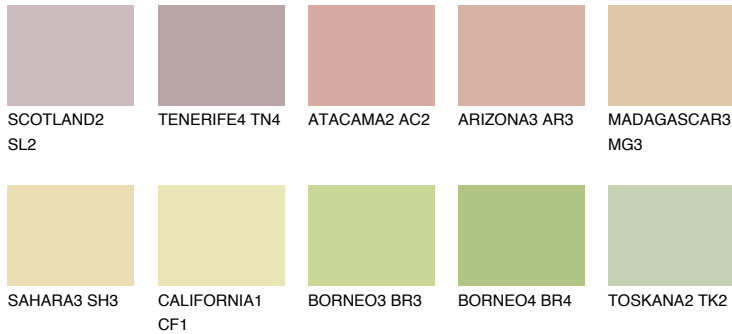

# COLOUR DETAILS

**MADAGASCAR2**

**MG2** 63% TSR 63%

## Matching colours

### COLOURS

### INTENSE

For more information on plasters and paints, go to [www.ceresit.ee](http://www.ceresit.ee)

\*The presented colours refer to plasters and paints offered by Ceresit. Due to the use of digital techniques, the presented colours might not represent the original ones, thus they cannot be considered as a reliable colour presentation. We recommend checking the authentic colour samples.