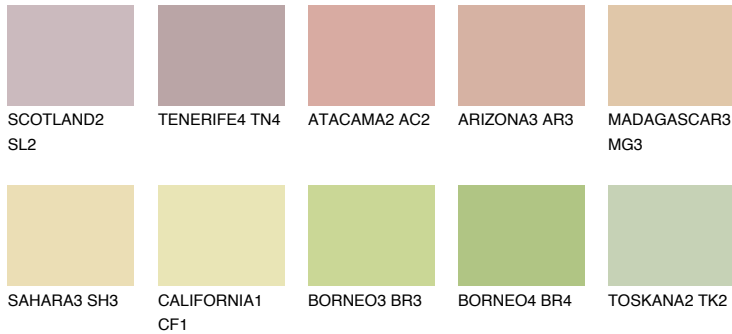

COLOUR DETAILS

MADAGASCAR2

MG2 63% TSR 63%

Matching colours

COLOURS

INTENSE

For more information on plasters and paints, go to www.ceresit.ee

*The presented colours refer to plasters and paints offered by Ceresit. Due to the use of digital techniques, the presented colours might not represent the original ones, thus they cannot be considered as a reliable colour presentation. We recommend checking the authentic colour samples.