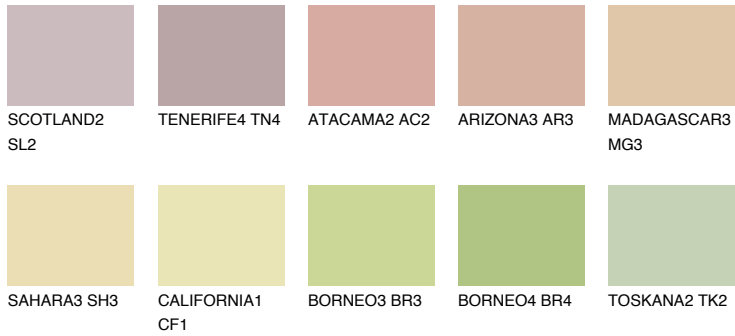

COLOUR DETAILS

MADAGASCAR2

MG2 63% TSR 63%

Matching colours

COLOURS

INTENSE

For more information on plasters and paints, go to www.ceresit.ee

*The presented colours refer to plasters and paints offered by Ceresit. Due to the use of digital techniques, the presented colours might not represent the original ones, thus they cannot be considered as a reliable colour presentation. We recommend checking the authentic colour samples.