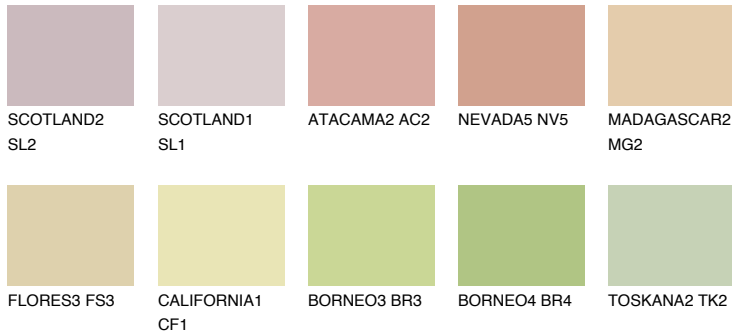

COLOUR DETAILS

MADAGASCAR3

MG3 59% **TSR 59%**

Matching colours

COLOURS

INTENSE

For more information on plasters and paints, go to www.ceresit.ee

*The presented colours refer to plasters and paints offered by Ceresit. Due to the use of digital techniques, the presented colours might not represent the original ones, thus they cannot be considered as a reliable colour presentation. We recommend checking the authentic colour samples.