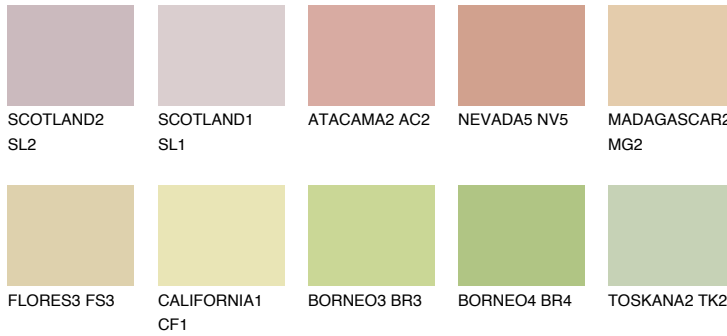

COLOUR DETAILS

MADAGASCAR3

MG3 59% **TSR 59%**

Matching colours

COLOURS

INTENSE

For more information on plasters and paints, go to www.ceresit.ee

*The presented colours refer to plasters and paints offered by Ceresit. Due to the use of digital techniques, the presented colours might not represent the original ones, thus they cannot be considered as a reliable colour presentation. We recommend checking the authentic colour samples.